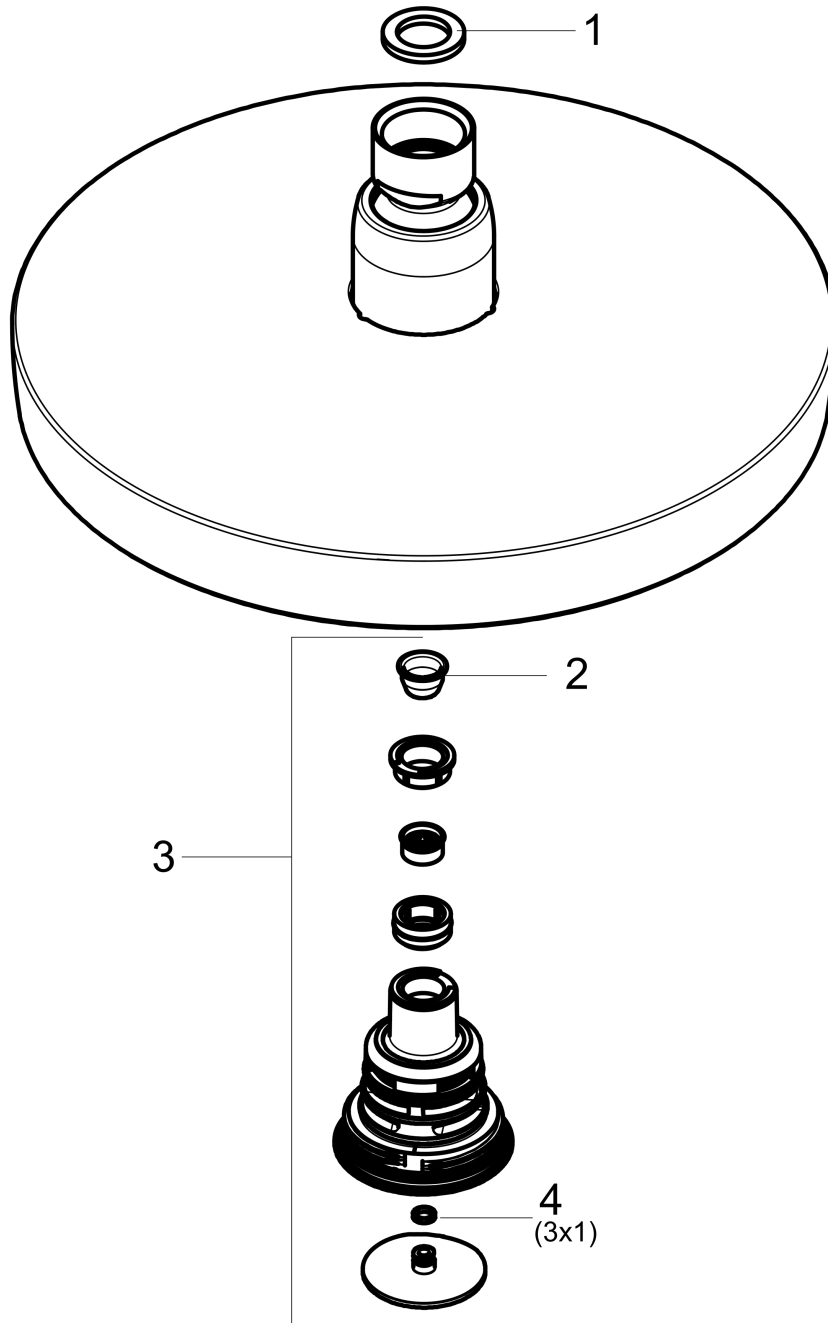

**Croma Select S**  
**Showerhead 180 2-Jet, 1.8 GPM**  
 Finishes : **chrome** Part no. : **04388000**

**Description**

**Features**

- 147 no-clog spray channels
- Spray modes: Rain, IntenseRain
- Flow: 1.8 GPM (6.8 L/Min)
- Select button for comfortable alternation of spray modes
- Fully-finished matching spray face

**Item details**

List Price \$ 288.00

**Technology**

**Compliance**

**Product image**

**Scale drawing**

**Croma Select S**  
**Showerhead 180 2-Jet, 1.8 GPM**  
Finishes : **chrome** Part no. : **04388000**

Exploded drawing

Year of production: >01/18

**Croma Select S**  
**Showerhead 180 2-Jet, 1.8 GPM**  
 Finishes : **chrome**    Part no. : **04388000**

**Spare parts list**

Year of production: >01/18

<b>Pos.</b>	<b>Description</b>	<b>Part no.</b>	<b>Price</b>	<b>PU</b>
1	seal	98058000	-	1
2	filter	97735000	-	1
3	selector assy	98343001	-	1
4	O-ring 3x1	98384000	-	1
a	cover	98344000	-	1