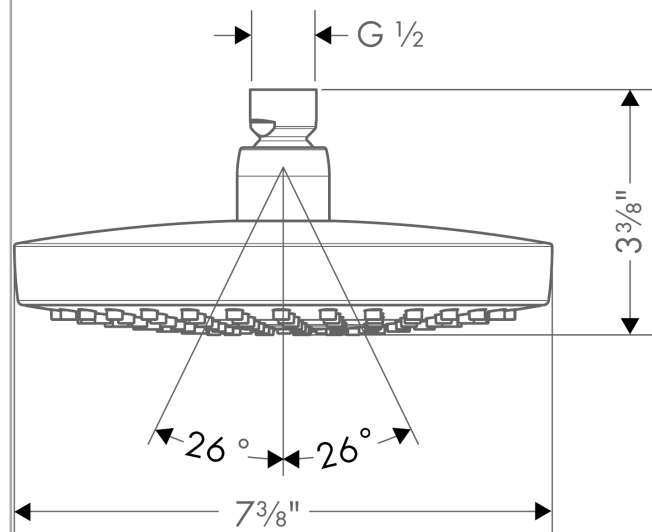

**Croma Select S**  
**Showerhead 180 2-Jet, 1.8 GPM**  
 Finishes : **chrome** Part no. : **04388000**

**Description**

**Features**

- 147 no-clog spray channels
- Spray modes: Rain, IntenseRain
- Flow: 1.8 GPM (6.8 L/Min)
- Select button for comfortable alternation of spray modes
- Fully-finished matching spray face

**Item details**

List Price \$ 288.00

**Technology**

**Compliance**

**Product image**

**Scale drawing**

**Croma Select S**  
**Showerhead 180 2-Jet, 1.8 GPM**  
Finishes : **chrome** Part no. : **04388000**

Exploded drawing

Year of production: >01/18

**Croma Select S**  
**Showerhead 180 2-Jet, 1.8 GPM**  
 Finishes : **chrome**    Part no. : **04388000**

**Spare parts list**

Year of production: >01/18

<b>Pos.</b>	<b>Description</b>	<b>Part no.</b>	<b>Price</b>	<b>PU</b>
1	seal	98058000	-	1
2	filter	97735000	-	1
3	selector assy	98343001	-	1
4	O-ring 3x1	98384000	-	1
a	cover	98344000	-	1