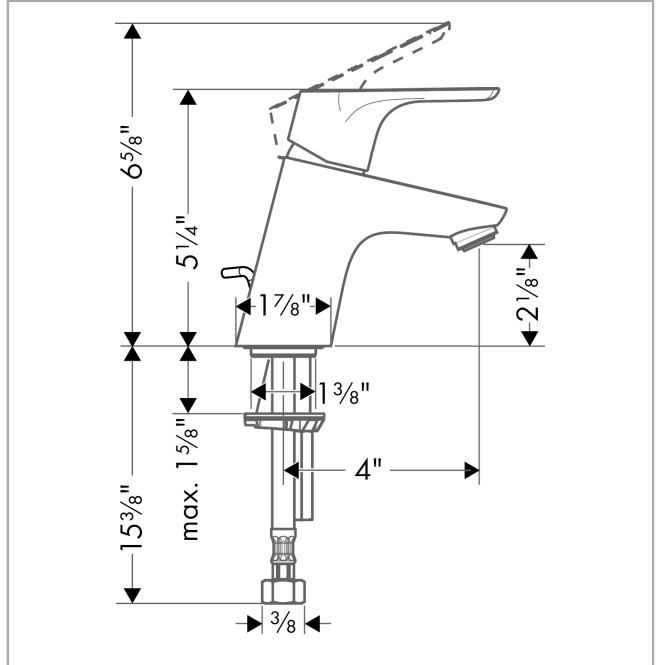

Focus

Single-Hole Faucet 70 with Pop-Up Drain, 1.2 GPM

Finishes : **chrome** Part no. : **04370000**

Description

Features

- consists of: Single-handle faucet, Base plate
- Aerated spray
- Flow: 1.2 GPM (4.5 L/Min)
- Ceramic cartridge
- Includes pop-up drain

Item details

List Price \$ 215.00

Technology

Compliance

Product image

Scale drawing

Focus
Single-Hole Faucet 70 with Pop-Up Drain, 1.2 GPM
 Finishes : **chrome** Part no. : **04370000**

Exploded drawing

Year of production: >07/16

Focus

Single-Hole Faucet 70 with Pop-Up Drain, 1.2 GPM

Finishes : **chrome** Part no. : **04370000**

Spare parts list

Year of production: >07/16

Pos.	Description	Part no.	Price	PU
1	handle	98532000	-	1
2	screw cover	96338000	-	1
3	flange	97406000	-	1
4	nut	97209000	-	1
5	cartridge, assy	95646001	-	1
6	locking screw for handle	95140000	-	1
7	seal	95008000	-	1
8	adapter for cartridge	98750000	-	1
9	O-Ring 30x2	98186000	-	1
10	O-ring 35x2	92604000	-	1
11	aerator M24x1 (4,5 l/min)	92877000	-	1
12	seal Ø 42	98722000	-	1
13	fixing set	88508000	-	1
14	connection hose 18½" M8x0,75 3/8"	96321001	-	1
15	pull rod	96657000	-	1
a	pop up waste	88509000	-	1
b	escutcheon	06490000	-	1
c	aerator M24x1 (3,5 l/min)	92508000	-	1