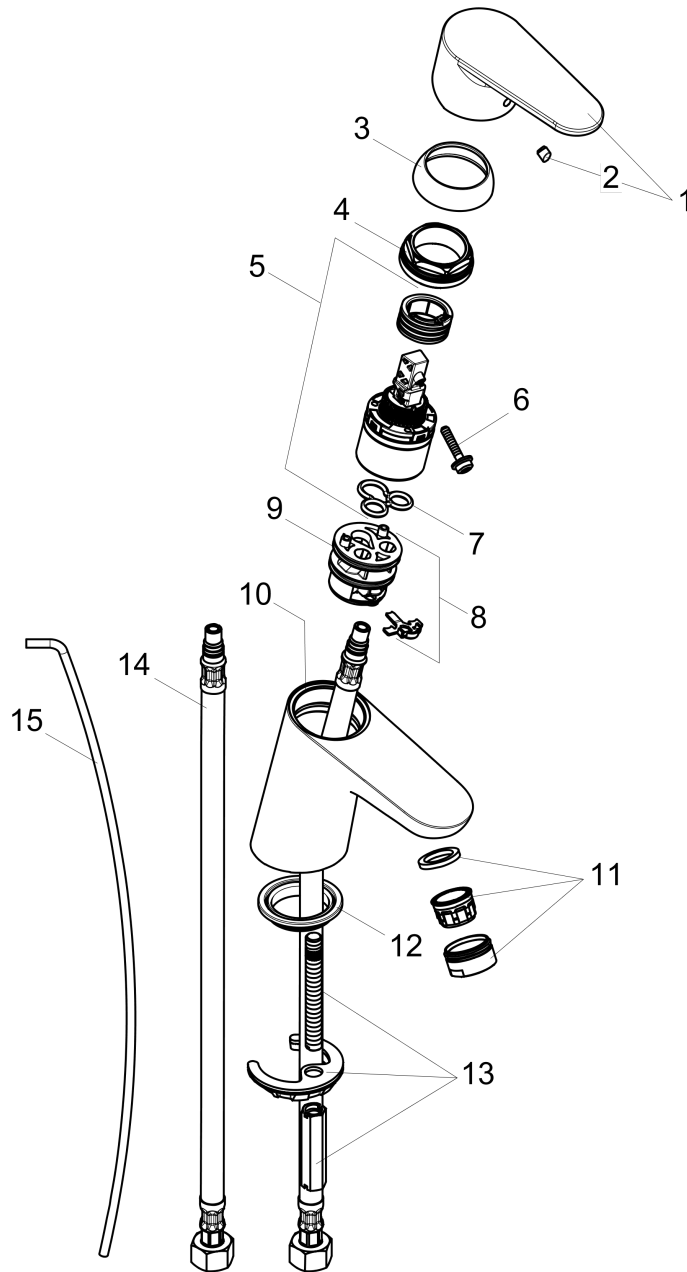

Focus

Single-Hole Faucet 70 with Pop-Up Drain, 1.2 GPM

Finishes : **chrome** Part no. : **04370000**

Description

Features

- consists of: Single-handle faucet, Base plate
- Aerated spray
- Flow: 1.2 GPM (4.5 L/Min)
- Ceramic cartridge
- Includes pop-up drain

Item details

List Price \$ 215.00

Technology

Compliance

Product image

Scale drawing

Focus
Single-Hole Faucet 70 with Pop-Up Drain, 1.2 GPM
 Finishes : **chrome** Part no. : **04370000**

Exploded drawing

Year of production: >07/16

Focus

Single-Hole Faucet 70 with Pop-Up Drain, 1.2 GPM

Finishes : **chrome** Part no. : **04370000**

Spare parts list

Year of production: >07/16

Pos.	Description	Part no.	Price	PU
1	handle	98532000	-	1
2	screw cover	96338000	-	1
3	flange	97406000	-	1
4	nut	97209000	-	1
5	cartridge, assy	95646001	-	1
6	locking screw for handle	95140000	-	1
7	seal	95008000	-	1
8	adapter for cartridge	98750000	-	1
9	O-Ring 30x2	98186000	-	1
10	O-ring 35x2	92604000	-	1
11	aerator M24x1 (4,5 l/min)	92877000	-	1
12	seal Ø 42	98722000	-	1
13	fixing set	88508000	-	1
14	connection hose 18½" M8x0,75 3/8"	96321001	-	1
15	pull rod	96657000	-	1
a	pop up waste	88509000	-	1
b	escutcheon	06490000	-	1
c	aerator M24x1 (3,5 l/min)	92508000	-	1