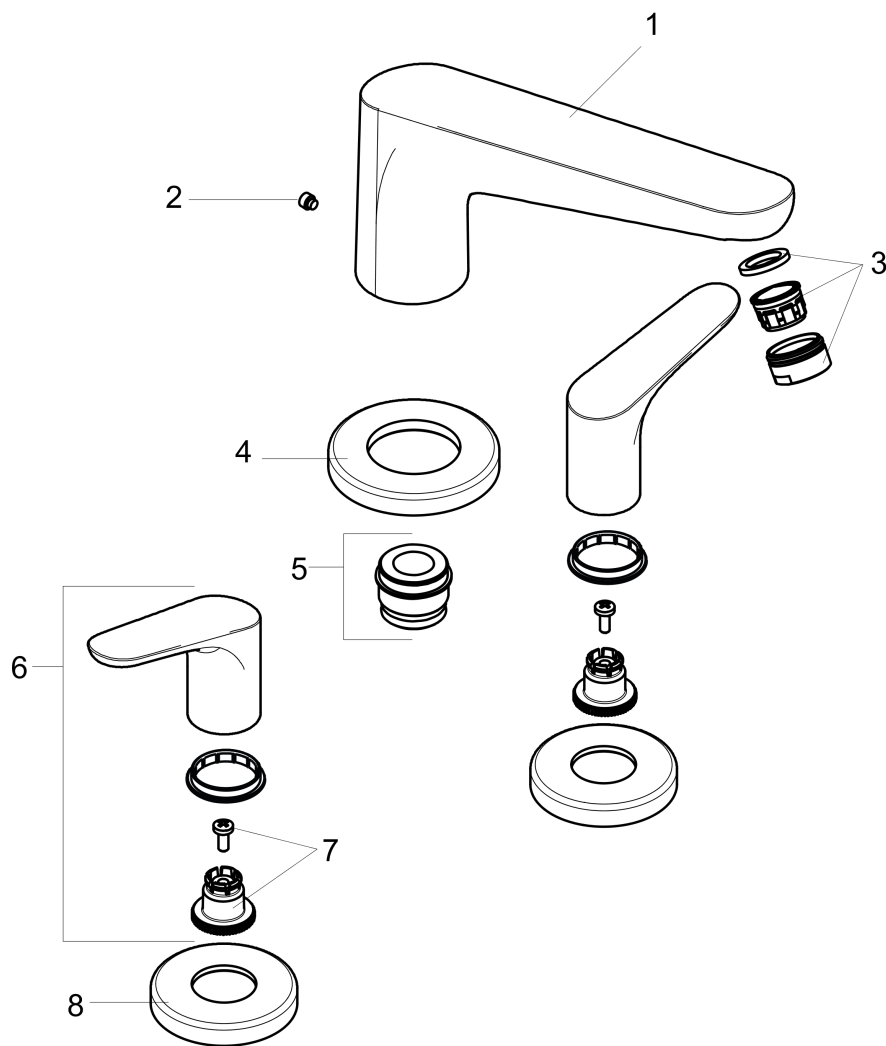

Focus

3-Hole Roman Tub Set Trim

Finishes : **chrome** Part no. : **04365000**

Description

Features

- 90° ceramic valves

Item details

List Price \$ 541.00

Compliance

Product image

Scale drawing

Focus
3-Hole Roman Tub Set Trim
Finishes : **chrome** Part no. : **04365000**

Exploded drawing

Year of production: >01/12

Focus

3-Hole Roman Tub Set Trim

Finishes : **chrome** Part no. : **04365000**

Spare parts list

Year of production: >01/12

Pos.	Description	Part no.	Price	PU
1	spout cpl.	95937000	-	1
2	hollow set screw M6x6	97660000	-	1
3	aerator M24x1 (25 l/min)	13914000	-	1
4	escutcheon Ø 70 mm	97779000	-	1
5	adapter for spout	88512000	-	1
6	handle	95929000	-	1
7	handle fixing set	94184000	-	1
8	escutcheon	31098000	-	1