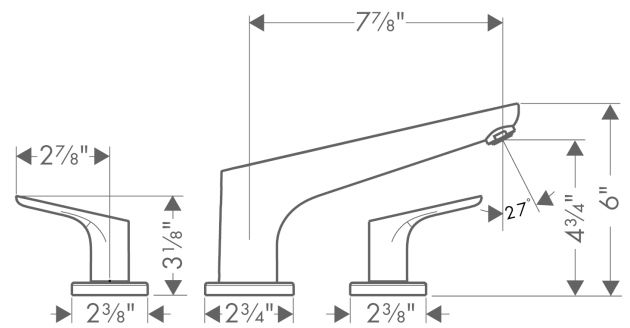

Focus

3-Hole Roman Tub Set Trim

Finishes : **chrome** Part no. : **04365000**

Description

Features

- 90° ceramic valves

Item details

List Price \$ 541.00

Compliance

Product image

Scale drawing

Focus
3-Hole Roman Tub Set Trim
Finishes : **chrome** Part no. : **04365000**

Exploded drawing

Year of production: >01/12

Focus

3-Hole Roman Tub Set Trim

Finishes : **chrome** Part no. : **04365000**

Spare parts list

Year of production: >01/12

Pos.	Description	Part no.	Price	PU
1	spout cpl.	95937000	-	1
2	hollow set screw M6x6	97660000	-	1
3	aerator M24x1 (25 l/min)	13914000	-	1
4	escutcheon Ø 70 mm	97779000	-	1
5	adapter for spout	88512000	-	1
6	handle	95929000	-	1
7	handle fixing set	94184000	-	1
8	escutcheon	31098000	-	1