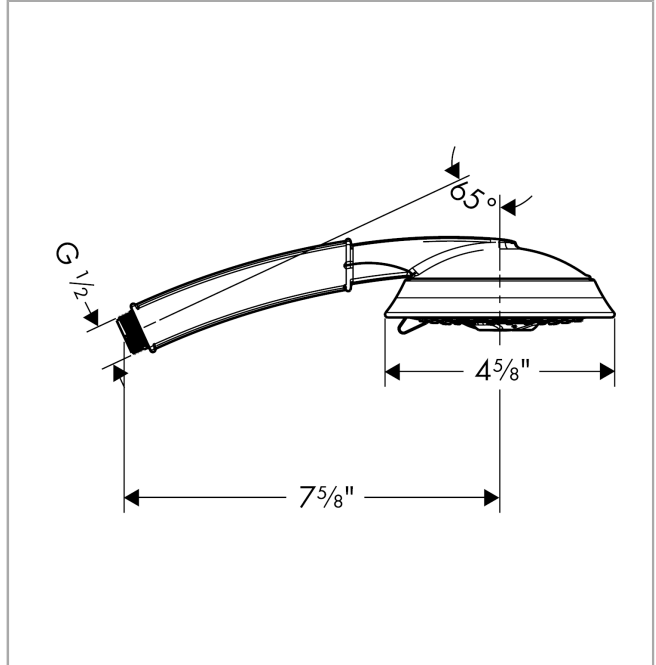

Raindance Classic
Handshower 100 3-Jet, 2.0 GPM
 Finishes : **chrome** Part no. : **04345000**

Description

Features

- 65 no-clog spray channels
- Spray modes: RainAir, BalanceAir, Whirl
- Flow: 2.0 GPM (7.6 L/Min)
- Fully-finished matching spray face

Item details

List Price \$ 205.00

Technology

Compliance

Product image

Scale drawing

Raindance Classic
Handshower 100 3-Jet, 2.0 GPM
Finishes : **chrome** Part no. : **04345000**

Exploded drawing

Year of production: >06/10

Raindance Classic
Handshower 100 3-Jet, 2.0 GPM
 Finishes : **chrome** Part no. : **04345000**

Spare parts list

Year of production: >06/10

Pos.	Description	Part no.	Price	PU
1	filter packing	94246000	-	1