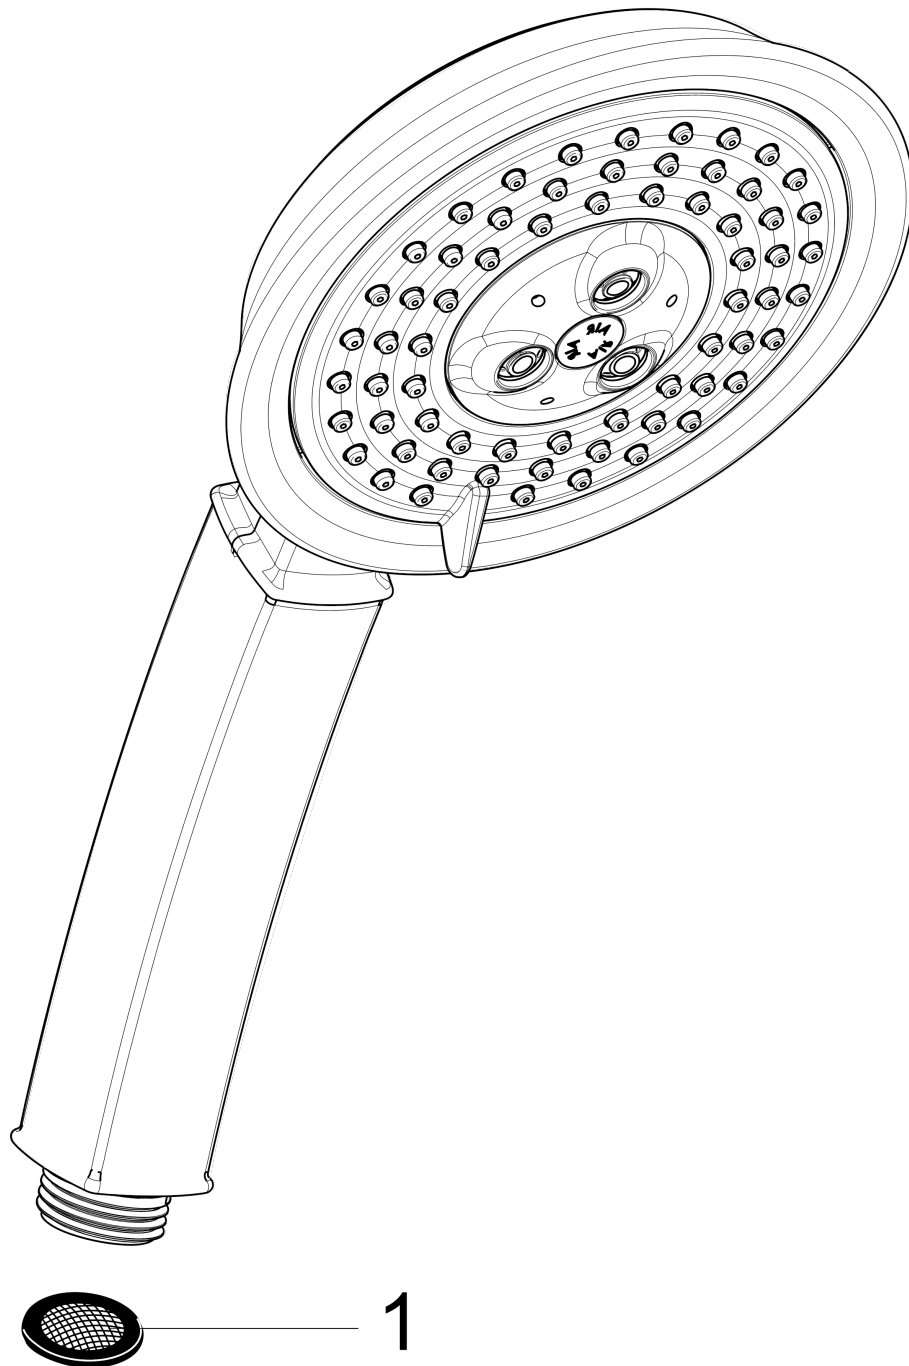

Raindance Classic
Handshower 100 3-Jet, 2.0 GPM
 Finishes : **chrome** Part no. : **04345000**

Description

Features

- 65 no-clog spray channels
- Spray modes: RainAir, BalanceAir, Whirl
- Flow: 2.0 GPM (7.6 L/Min)
- Fully-finished matching spray face

Item details

List Price \$ 205.00

Technology

Compliance

Product image

Scale drawing

Raindance Classic
Handshower 100 3-Jet, 2.0 GPM
Finishes : **chrome** Part no. : **04345000**

Exploded drawing

Year of production: >06/10

Raindance Classic
Handshower 100 3-Jet, 2.0 GPM
 Finishes : **chrome** Part no. : **04345000**

Spare parts list

Year of production: >06/10

Pos.	Description	Part no.	Price	PU
1	filter packing	94246000	-	1