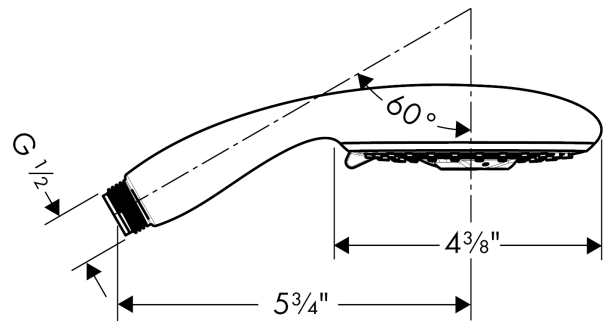

Raindance E
Handshower 100 3-Jet, 2.0 GPM
 Finishes : **chrome** Part no. : **04344000**

Description

Features

- 65 no-clog spray channels
- Spray modes: RainAir, BalanceAir, Whirl
- Flow: 2.0 GPM (7.6 L/Min)

Item details

List Price \$ 162.00

Technology

Compliance

Product image

Scale drawing

Raindance E
Handshower 100 3-Jet, 2.0 GPM
Finishes : **chrome** Part no. : **04344000**

Exploded drawing