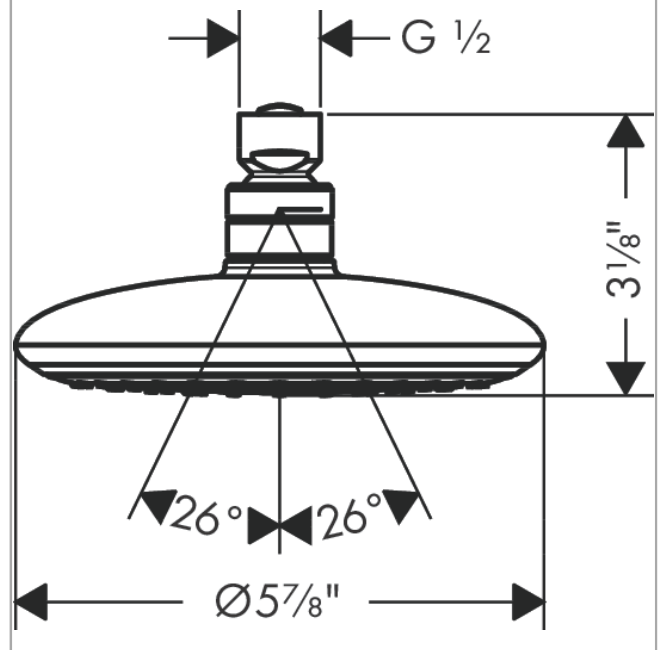

Raindance E
Showerhead 150 1-Jet, 2.0 GPM
 Finishes : **chrome** Part no. : **04343000**

Description

Features

- 90 no-clog spray channels
- Spray modes: RainAir
- Flow: 2.0 GPM (7.6 L/Min)

Item details

List Price \$ 149.00

Technology

Compliance

Product image

Scale drawing

Raindance E
Showerhead 150 1-Jet, 2.0 GPM
Finishes : **chrome** Part no. : **04343000**

Exploded drawing

Year of production: >06/10

Raindance E
Showerhead 150 1-Jet, 2.0 GPM
 Finishes : **chrome** Part no. : **04343000**