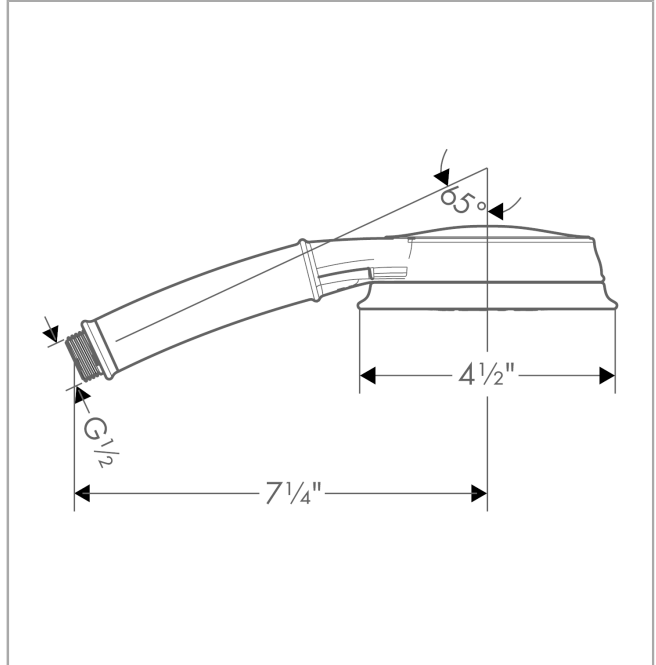

**Croma 100 Classic**  
**Handshower 3-Jet, 2.0 GPM**  
 Finishes : **chrome** Part no. : **04334000**

**Description**

**Features**

- 75 no-clog spray channels
- Spray modes: Full, Pulsating Massage, Intense Turbo
- Flow: 2.0 GPM (7.6 L/Min)

**Item details**

List Price \$ 106.00

**Technology**

**Compliance**

**Product image**

**Scale drawing**

**Croma 100 Classic**  
**Handshower 3-Jet, 2.0 GPM**  
Finishes : **chrome**    Part no. : **04334000**

Exploded drawing

Year of production: >06/10

**Croma 100 Classic**  
**Handshower 3-Jet, 2.0 GPM**  
 Finishes : **chrome**    Part no. : **04334000**

**Spare parts list**

Year of production: >06/10

<b>Pos.</b>	<b>Description</b>	<b>Part no.</b>	<b>Price</b>	<b>PU</b>
1	filter packing	94246000	-	1