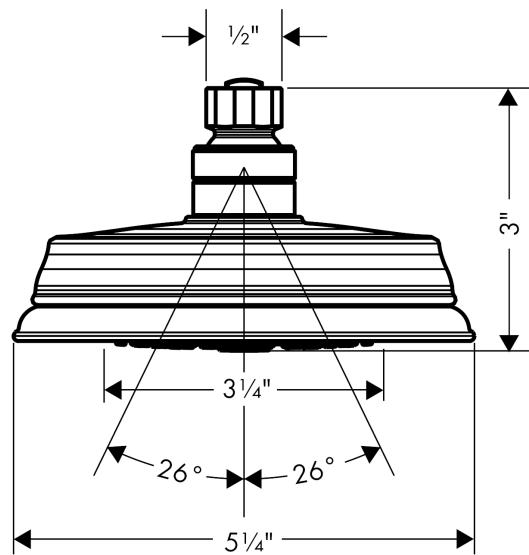

**Croma 100 Classic**  
**Showerhead 3-Jet, 2.0 GPM**  
 Finishes : **chrome** Part no. : **04333000**

**Description**

**Features**

- 75 no-clog spray channels
- Spray modes: Full, Pulsating Massage, Intense Turbo
- Flow: 2.0 GPM (7.6 L/Min)

**Item details**

List Price \$ 97.00

**Technology**

**Compliance**

**Product image**

**Scale drawing**

**Croma 100 Classic**  
**Showerhead 3-Jet, 2.0 GPM**  
Finishes : **chrome**    Part no. : **04333000**

Exploded drawing

Year of production: >06/10

**Croma 100 Classic**  
**Showerhead 3-Jet, 2.0 GPM**  
 Finishes : **chrome**    Part no. : **04333000**

**Spare parts list**

Year of production: >06/10

<b>Pos.</b>	<b>Description</b>	<b>Part no.</b>	<b>Price</b>	<b>PU</b>
1	filter packing	96477000	-	1