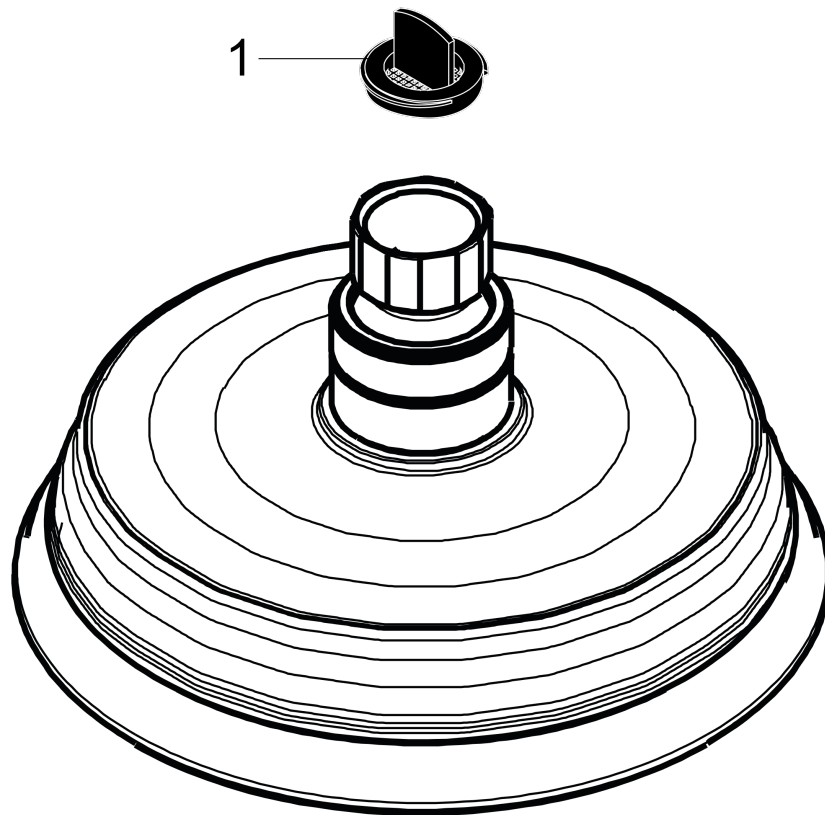

**Croma 100 Classic**  
**Showerhead 3-Jet, 2.0 GPM**  
 Finishes : **chrome** Part no. : **04333000**

**Description**

**Features**

- 75 no-clog spray channels
- Spray modes: Full, Pulsating Massage, Intense Turbo
- Flow: 2.0 GPM (7.6 L/Min)

**Item details**

List Price \$ 97.00

**Technology**

**Compliance**

**Product image**

**Scale drawing**

**Croma 100 Classic**  
**Showerhead 3-Jet, 2.0 GPM**  
Finishes : **chrome**    Part no. : **04333000**

Exploded drawing

Year of production: >06/10

**Croma 100 Classic**  
**Showerhead 3-Jet, 2.0 GPM**  
 Finishes : **chrome**    Part no. : **04333000**

**Spare parts list**

Year of production: >06/10

<b>Pos.</b>	<b>Description</b>	<b>Part no.</b>	<b>Price</b>	<b>PU</b>
1	filter packing	96477000	-	1