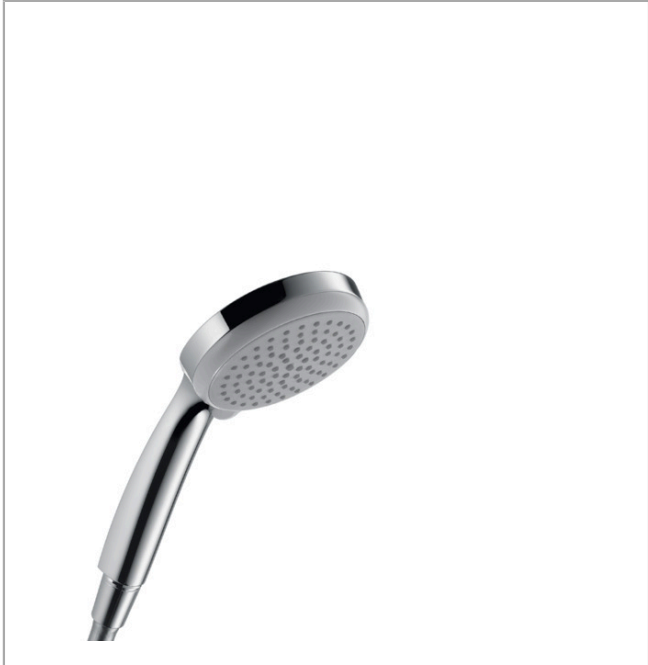

**Croma 100**  
**Handshower E Vario-Jet, 2.0 GPM**  
 Finishes : **chrome** Part no. : **04332000**

**Description**

**Features**

- 85 no-clog spray channels
- Spray modes: Vario-Jet (spray zones of variable intensity)
- Flow: 2.0 GPM (7.6 L/Min)

**Item details**

List Price \$ 85.00

**Technology**

**Compliance**

**Product image**

**Scale drawing**

**Croma 100**  
**Handshower E Vario-Jet, 2.0 GPM**  
Finishes : **chrome**    Part no. : **04332000**

Exploded drawing

Year of production: >06/10

**Croma 100**  
**Handshower E Vario-Jet, 2.0 GPM**  
 Finishes : **chrome**    Part no. : **04332000**

**Spare parts list**

Year of production: >06/10

<b>Pos.</b>	<b>Description</b>	<b>Part no.</b>	<b>Price</b>	<b>PU</b>
1	filter packing	94246000	-	1