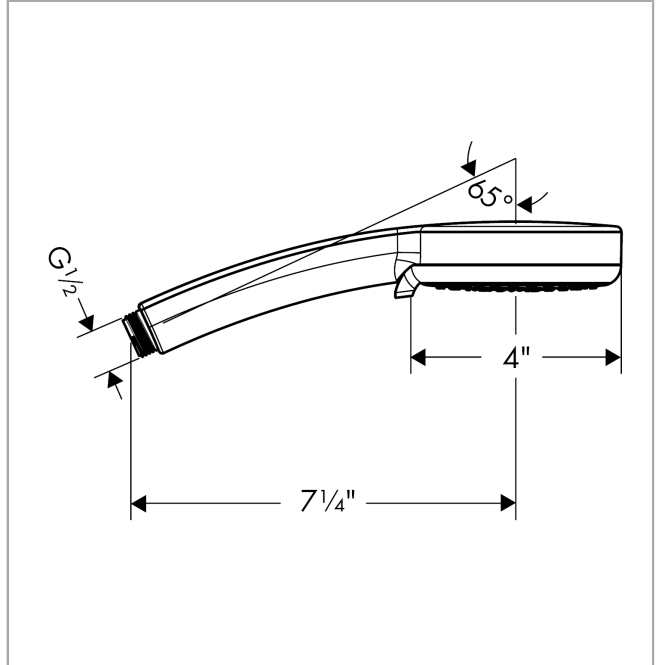

**Croma 100**  
**Handshower E Vario-Jet, 2.0 GPM**  
 Finishes : **chrome** Part no. : **04332000**

**Description**

**Features**

- 85 no-clog spray channels
- Spray modes: Vario-Jet (spray zones of variable intensity)
- Flow: 2.0 GPM (7.6 L/Min)

**Item details**

List Price \$ 85.00

**Technology**

**Compliance**

**Product image**

**Scale drawing**

**Croma 100**  
**Handshower E Vario-Jet, 2.0 GPM**  
Finishes : **chrome**    Part no. : **04332000**

Exploded drawing

Year of production: >06/10

**Croma 100**  
**Handshower E Vario-Jet, 2.0 GPM**  
 Finishes : **chrome**    Part no. : **04332000**

**Spare parts list**

Year of production: >06/10

<b>Pos.</b>	<b>Description</b>	<b>Part no.</b>	<b>Price</b>	<b>PU</b>
1	filter packing	94246000	-	1