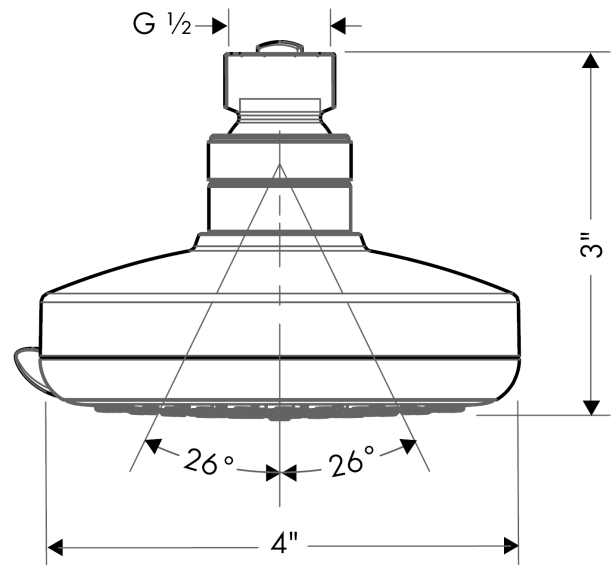

Croma 100
Showerhead E Vario-Jet, 2.0 GPM
 Finishes : **chrome** Part no. : **04331000**

Description

Features

- 85 no-clog spray channels
- Spray modes: Vario-Jet (spray zones of variable intensity)
- Flow: 2.0 GPM (7.6 L/Min)

Item details

List Price \$ 85.00

Technology

Compliance

Product image

Scale drawing

Croma 100
Showerhead E Vario-Jet, 2.0 GPM
Finishes : **chrome** Part no. : **04331000**

Exploded drawing

Year of production: >06/10

Croma 100
Showerhead E Vario-Jet, 2.0 GPM
 Finishes : **chrome** Part no. : **04331000**

Spare parts list

Year of production: >06/10

Pos.	Description	Part no.	Price	PU
1	filter packing	96477000	-	1