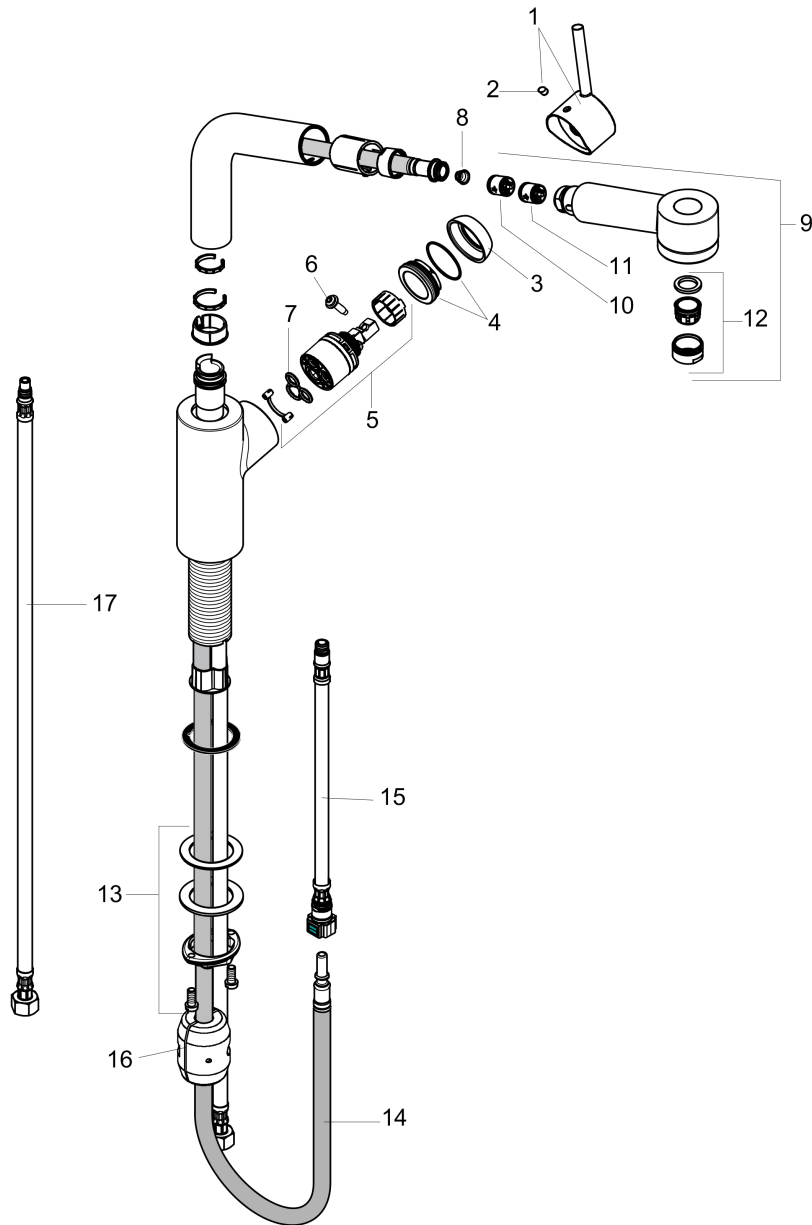

Talis S
SemiArc Kitchen Faucet, 2-Spray Pull-Out, 1.75 GPM
 Finishes : **chrome** Part no. : **04247000**

Description

Features

- Swivel range 150°
- Full and needle spray
- Locking spray diverter (reverts to default spray mode upon valve closing)
- Single-hole installation
- Flow: 1.75 GPM (6.6 L/Min)
- Ceramic cartridge
- 3/8" connections
- Integrated double backflow prevention

Item details

List Price \$ 559.00

Technology

Compliance

Product image

Scale drawing

Talis S
SemiArc Kitchen Faucet, 2-Spray Pull-Out, 1.75 GPM
 Finishes : **chrome** Part no. : **04247000**

Exploded drawing

Year of production: >10/18

Talis S
SemiArc Kitchen Faucet, 2-Spray Pull-Out, 1.75 GPM
 Finishes : **chrome** Part no. : **04247000**

Spare parts list

Year of production: >10/18

Pos.	Description	Part no.	Price	PU
1	handle	95560000	-	1
2	screw cover	96338000	-	1
3	flange	96468000	-	1
4	nut	97209000	-	1
5	cartridge, assy	92730000	-	1
6	locking screw for handle	95140000	-	1
7	seal	95008000	-	1
8	filter	97735000	-	1
9	handspray	97999801	-	1
10	non return valve	93218000	-	1
11	set of non return valves DW 15	94074000	-	1
12	aerator M24x1 (15 l/min)	13913000	-	1
13	fixing set (Ø 34)	95049000	-	1
14	hose 1,50 m	88624000	-	1
15	connection hose 600 mm M10x1	95561000	-	1
16	weight	92500000	-	1
17	connection hose 35½" M8x0,75 3/8"	96316001	-	1