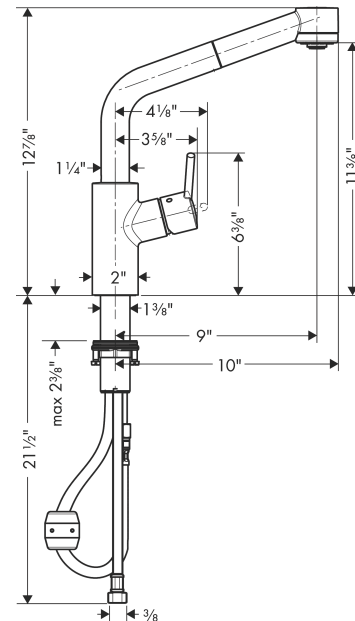

Talis S
SemiArc Kitchen Faucet, 2-Spray Pull-Out, 1.75 GPM
 Finishes : **chrome** Part no. : **04247000**

Description

Features

- Swivel range 150°
- Full and needle spray
- Locking spray diverter (reverts to default spray mode upon valve closing)
- Single-hole installation
- Flow: 1.75 GPM (6.6 L/Min)
- Ceramic cartridge
- 3/8" connections
- Integrated double backflow prevention

Item details

List Price \$ 559.00

Technology

Compliance

Product image

Scale drawing

Talis S
SemiArc Kitchen Faucet, 2-Spray Pull-Out, 1.75 GPM
 Finishes : **chrome** Part no. : **04247000**

Exploded drawing

Year of production: >10/18

Talis S
SemiArc Kitchen Faucet, 2-Spray Pull-Out, 1.75 GPM
 Finishes : **chrome** Part no. : **04247000**

Spare parts list

Year of production: >10/18

Pos.	Description	Part no.	Price	PU
1	handle	95560000	-	1
2	screw cover	96338000	-	1
3	flange	96468000	-	1
4	nut	97209000	-	1
5	cartridge, assy	92730000	-	1
6	locking screw for handle	95140000	-	1
7	seal	95008000	-	1
8	filter	97735000	-	1
9	handspray	97999801	-	1
10	non return valve	93218000	-	1
11	set of non return valves DW 15	94074000	-	1
12	aerator M24x1 (15 l/min)	13913000	-	1
13	fixing set (Ø 34)	95049000	-	1
14	hose 1,50 m	88624000	-	1
15	connection hose 600 mm M10x1	95561000	-	1
16	weight	92500000	-	1
17	connection hose 35½" M8x0,75 3/8"	96316001	-	1