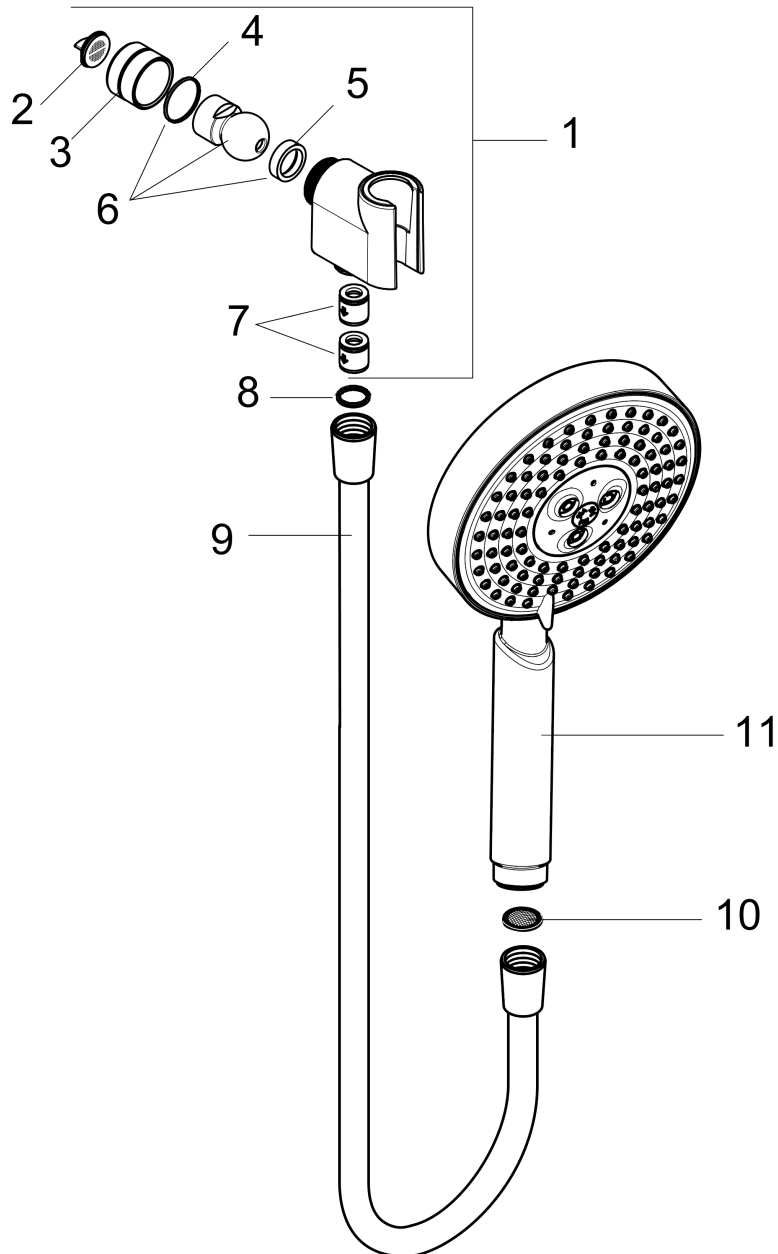

Raindance S

Handshower Set 120 3-Jet, 2.5 GPM

Finishes : **chrome** Part no. : **04187003**

Description

Features

- consists of: Handshower, Handshower holder, Handshower hose
- Spray modes: RainAir, BalanceAir, Whirl
- 26° adjustment
- Flow: 2.5 GPM (9.5 L/Min)

Item details

List Price \$ 291.00

Technology

Compliance

Product image

Scale drawing

Raindance S
Handshower Set 120 3-Jet, 2.5 GPM
 Finishes : **chrome** Part no. : **04187003**

Exploded drawing

Year of production: >11/18

Raindance S

Handshower Set 120 3-Jet, 2.5 GPM

Finishes : **chrome** Part no. : **04187003**

Spare parts list

Year of production: >11/18

Pos.	Description	Part no.	Price	PU
1	support	04580000	-	1
2	filter packing	88649000	-	1
3	nut	97958000	-	1
4	lever collar	97536000	-	1
5	seal	97606000	-	1
6	ball joint	97331000	-	1
7	set of non return valves DW 15	94074000	-	1
8	seal	98058000	-	1
9	shower hose 1,60 m	28276003	-	1
10	filter packing	94246000	-	1
11	handshower	28514001	-	1