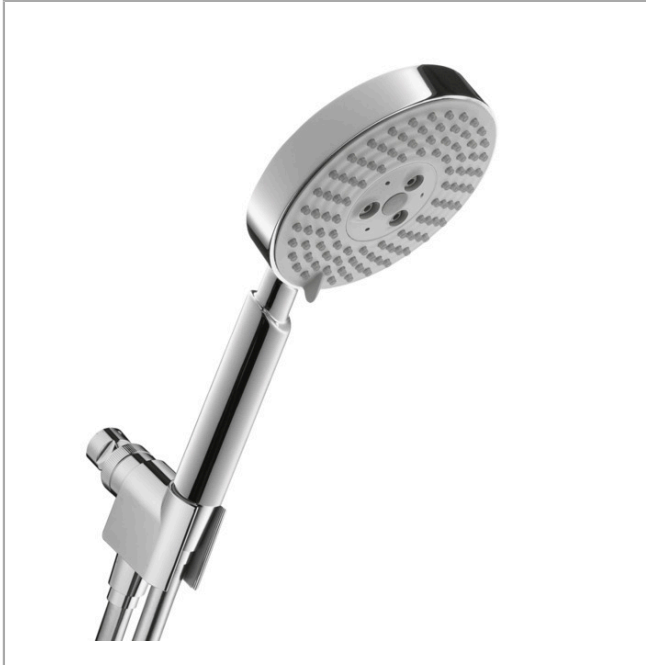

Raindance S

Handshower Set 120 3-Jet, 2.5 GPM

Finishes : **chrome** Part no. : **04187003**

Description

Features

- consists of: Handshower, Handshower holder, Handshower hose
- Spray modes: RainAir, BalanceAir, Whirl
- 26° adjustment
- Flow: 2.5 GPM (9.5 L/Min)

Item details

List Price \$ 291.00

Technology

Compliance

Product image

Scale drawing

Raindance S
Handshower Set 120 3-Jet, 2.5 GPM
 Finishes : **chrome** Part no. : **04187003**

Exploded drawing

Year of production: >11/18

Raindance S

Handshower Set 120 3-Jet, 2.5 GPM

Finishes : **chrome** Part no. : **04187003**

Spare parts list

Year of production: >11/18

Pos.	Description	Part no.	Price	PU
1	support	04580000	-	1
2	filter packing	88649000	-	1
3	nut	97958000	-	1
4	lever collar	97536000	-	1
5	seal	97606000	-	1
6	ball joint	97331000	-	1
7	set of non return valves DW 15	94074000	-	1
8	seal	98058000	-	1
9	shower hose 1,60 m	28276003	-	1
10	filter packing	94246000	-	1
11	handshower	28514001	-	1