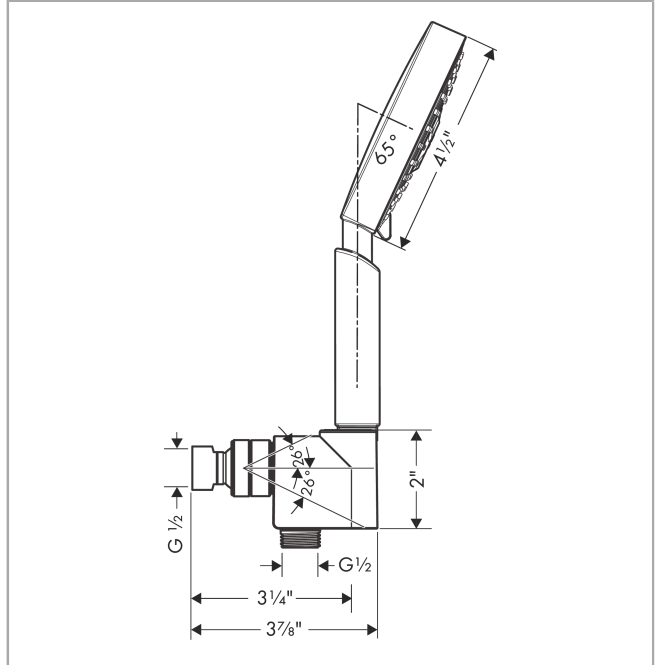

Raindance S

Handshower Set 120 3-Jet, 2.5 GPM

Finishes : **chrome** Part no. : **04187003**

Description

Features

- consists of: Handshower, Handshower holder, Handshower hose
- Spray modes: RainAir, BalanceAir, Whirl
- 26° adjustment
- Flow: 2.5 GPM (9.5 L/Min)

Item details

List Price \$ 291.00

Technology

Compliance

Product image

Scale drawing

Raindance S
Handshower Set 120 3-Jet, 2.5 GPM
 Finishes : **chrome** Part no. : **04187003**

Exploded drawing

Year of production: >11/18

Raindance S

Handshower Set 120 3-Jet, 2.5 GPM

Finishes : **chrome** Part no. : **04187003**

Spare parts list

Year of production: >11/18

Pos.	Description	Part no.	Price	PU
1	support	04580000	-	1
2	filter packing	88649000	-	1
3	nut	97958000	-	1
4	lever collar	97536000	-	1
5	seal	97606000	-	1
6	ball joint	97331000	-	1
7	set of non return valves DW 15	94074000	-	1
8	seal	98058000	-	1
9	shower hose 1,60 m	28276003	-	1
10	filter packing	94246000	-	1
11	handshower	28514001	-	1