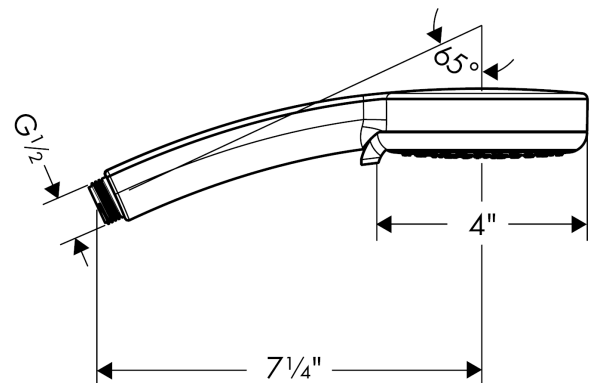

Croma 100
Handshower E 3-Jet, 2.5 GPM
 Finishes : **chrome** Part no. : **04073000**

Description

Features

- 75 no-clog spray channels
- Spray modes: Full, Pulsating Massage, Intense Turbo
- Flow: 2.5 GPM (9.5 L/Min)

Item details

List Price \$ 96.00

Technology

Compliance

Product image

Scale drawing

Croma 100
Handshower E 3-Jet, 2.5 GPM
Finishes : **chrome** Part no. : **04073000**

Exploded drawing

Year of production: >01/08

Croma 100
Handshower E 3-Jet, 2.5 GPM
 Finishes : **chrome** Part no. : **04073000**

Spare parts list

Year of production: >01/08

Pos.	Description	Part no.	Price	PU
1	filter packing	94246000	-	1