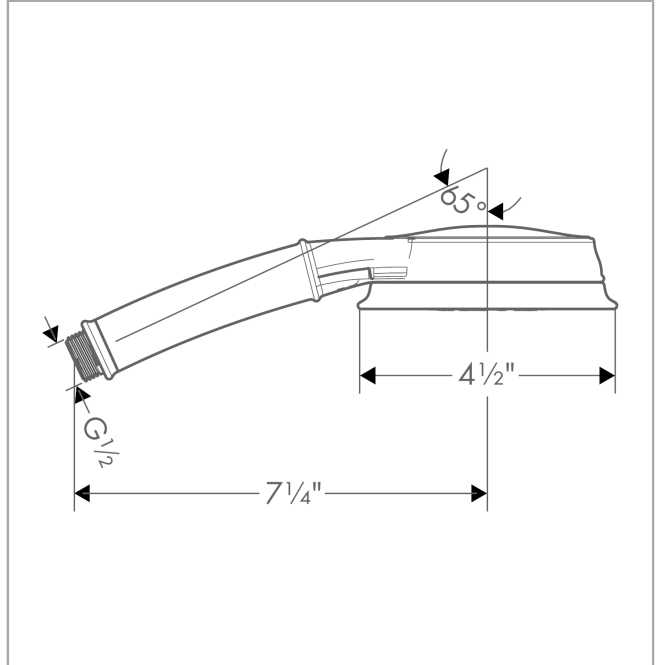

Croma 100 Classic
Handshower 3-Jet, 2.5 GPM
 Finishes : **chrome** Part no. : **04072000**

Description

Features

- 75 no-clog spray channels
- Spray modes: Full, Pulsating Massage, Intense Turbo
- Flow: 2.5 GPM (9.5 L/Min)

Item details

List Price \$ 106.00

Technology

Compliance

Product image

Scale drawing

Croma 100 Classic
Handshower 3-Jet, 2.5 GPM
Finishes : **chrome** Part no. : **04072000**

Exploded drawing

Year of production: >01/08

Croma 100 Classic
Handshower 3-Jet, 2.5 GPM
 Finishes : **chrome** Part no. : **04072000**

Spare parts list

Year of production: >01/08

Pos.	Description	Part no.	Price	PU
1	filter packing	94246000	-	1