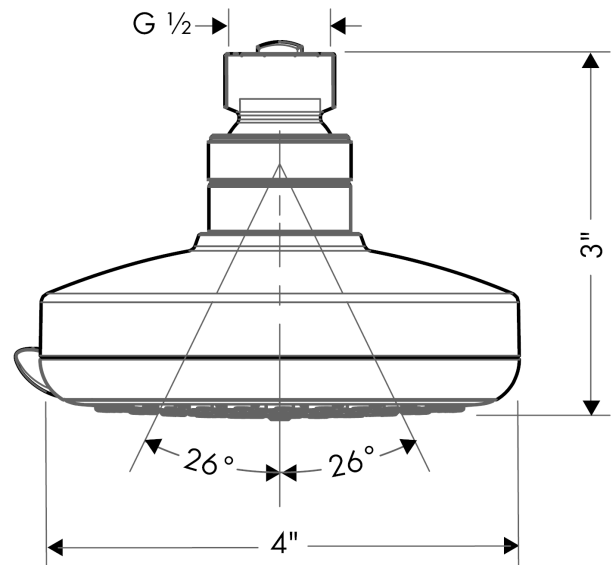

Croma 100
Showerhead E 3-Jet, 2.5 GPM
 Finishes : **chrome** Part no. : **04071000**

Description

Features

- 75 no-clog spray channels
- Spray modes: Full, Pulsating Massage, Intense Turbo
- Flow: 2.5 GPM (9.5 L/Min)

Item details

List Price \$ 96.00

Technology

Compliance

Product image

Scale drawing

Croma 100
Showerhead E 3-Jet, 2.5 GPM
Finishes : **chrome** Part no. : **04071000**

Exploded drawing

Year of production: >06/11

Croma 100
Showerhead E 3-Jet, 2.5 GPM
 Finishes : **chrome** Part no. : **04071000**

Spare parts list

Year of production: >06/11

Pos.	Description	Part no.	Price	PU
1	filter packing	88649000	-	1