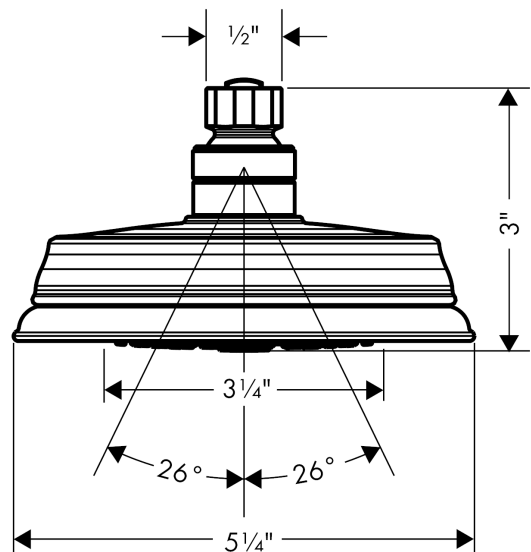

Croma 100 Classic
Showerhead 3-Jet, 2.5 GPM
 Finishes : **chrome** Part no. : **04070000**

Description

Features

- 75 no-clog spray channels
- Spray modes: Full, Pulsating Massage, Intense Turbo
- Flow: 2.5 GPM (9.5 L/Min)

Item details

List Price \$ 97.00

Technology

Compliance

Product image

Scale drawing

Croma 100 Classic
Showerhead 3-Jet, 2.5 GPM
Finishes : **chrome** Part no. : **04070000**

Exploded drawing

Year of production: >01/08

Croma 100 Classic
Showerhead 3-Jet, 2.5 GPM
 Finishes : **chrome** Part no. : **04070000**

Spare parts list

Year of production: >**01/08**

Pos.	Description	Part no.	Price	PU
1	filter packing	96477000	-	1