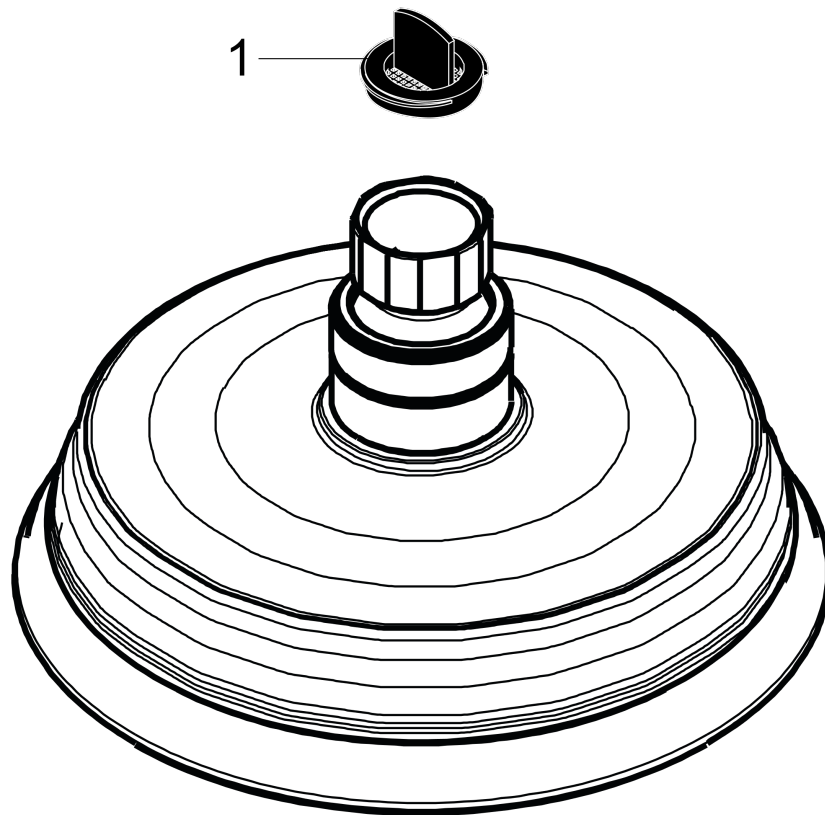

Croma 100 Classic
Showerhead 3-Jet, 2.5 GPM
 Finishes : **chrome** Part no. : **04070000**

Description

Features

- 75 no-clog spray channels
- Spray modes: Full, Pulsating Massage, Intense Turbo
- Flow: 2.5 GPM (9.5 L/Min)

Item details

List Price \$ 97.00

Technology

Compliance

Product image

Scale drawing

Croma 100 Classic
Showerhead 3-Jet, 2.5 GPM
Finishes : **chrome** Part no. : **04070000**

Exploded drawing

Year of production: >01/08

Croma 100 Classic
Showerhead 3-Jet, 2.5 GPM
 Finishes : **chrome** Part no. : **04070000**

Spare parts list

Year of production: >**01/08**

Pos.	Description	Part no.	Price	PU
1	filter packing	96477000	-	1