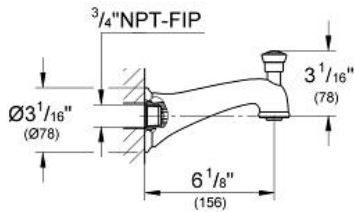

Product Description:
Bath spout with diverter 6"

Standard Specification:

- Wall mount
- 3/4" connection thread
- Projection 6 1/8"
- For matching handle caps to replace the standard white caps see item (45 953)
- GROHE StarLight® finish