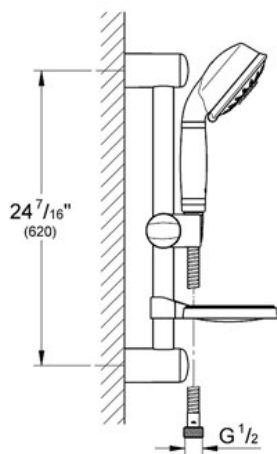

## Product Description: Shower Set 5

### Standard Specification:

- GROHE StarLight® finish
- SpeedClean anti-lime system
- 24" shower bar (28 666)
- Rustic 100 handshower (27 125)
- 69" shower hose (28 025)
- Soap dish
- Twistfree to prevent hose from twisting
- Max Flow Rate 2.5 gpm at 80 psi (9.5 L/min)