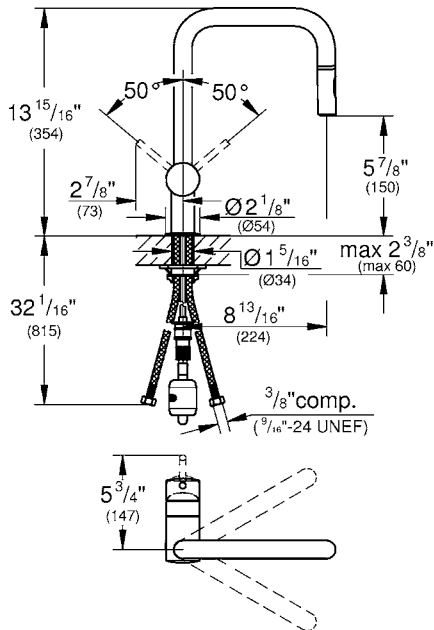

MINTA
Single-Handle Kitchen Faucet
MODEL # 32319DC3

Pure Freude
an Wasser

ADA

Product Description:

MINTA
Single-Handle Kitchen Faucet

Standard Specification:

- U spout
- Single hole installation
- **GROHE SilkMove** ceramic cartridge
- **GROHE StarLight** chrome finish
- Pull-out dual spray - switch from regular flow to shower spray
- Adjustable flow rate limiter
- Swivel spout
- Integrated non-return valve
- SpeedClean anti-lime system
- Stainless steel flex lines
- Quick installation system
- Single lever handle
- Protected against backflow
- Max Flow Rate: 1.75 gpm (6.6 L/min)
- GROHE Limited Lifetime Warranty

Applicable Codes & Standards:

- Energy Policy Act of 1992
- NSF 61
- NSF 372
- ASME A112.18.1/CSA B125.1
- US Federal and State material regulations
- ICC/ANSI A117.1

Color:

- 32319DC3 SuperSteel InfinityFinish