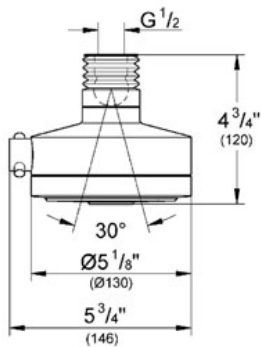

Product Description: Head shower 4 sprays

Standard Specification:

- GROHE StarLight® finish
- GROHE DreamSpray® perfect spray pattern
- GROHE EcoJoy® technology for less water and perfect flow
- SpeedClean anti-lime system
- Inner WaterGuide for a longer life
- Normal, Rain, Champagne spray, Champagne spray Deluxe
- Max FLow Rate 2.5 gpm