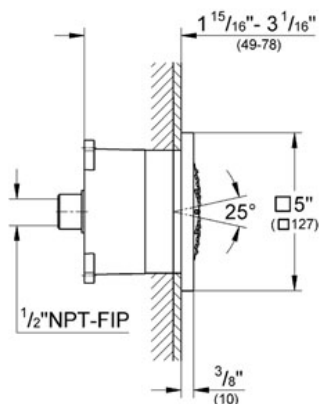

GROHE America, Inc | 200 North Gary Avenue, Suite G, Roselle, IL 60172
Phone: +1 (800) 444-7643 | Fax: +1 (800) 225-2778 | us-customerservice@grohe.com