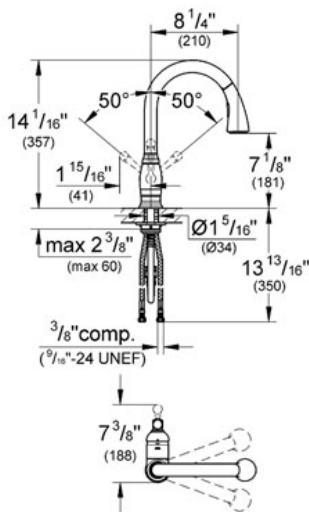

BRIDGEFORD  
Single-lever sink mixer 1/2"  
MODEL # 33870

Pure Freude an Wasser

GROHE America, Inc | 200 North Gary Avenue, Suite G, Roselle, IL 60172  
Phone: +1 (800) 444-7643 | Fax: +1 (800) 225-2778 | us-customerservice@grohe.com

**Product Description:**  
Single-lever sink mixer 1/2"

**Standard Specification:**

- GROHE StarLight® finish
- GROHE SilkMove® ceramic cartridge
- SpeedClean anti-lime system
- Single hole installation
- Swivel Spout
- Swivel area 360°
- Adjustable flow rate limiter
- **Pull-out Dual Spray Control - switches back and forth between regular flow and spray**
- Automatic returning
- Integrated non-return valve
- Locking Push Button Control - to switch from regular flow to spray
- Automatic return to aerator
- Flexible hose connections
- Quick installation system
- **Protected against backflow**
- 8 1/4" Spout Reach
- Max Flow Rate 1.75 gpm (6.6 L/min)