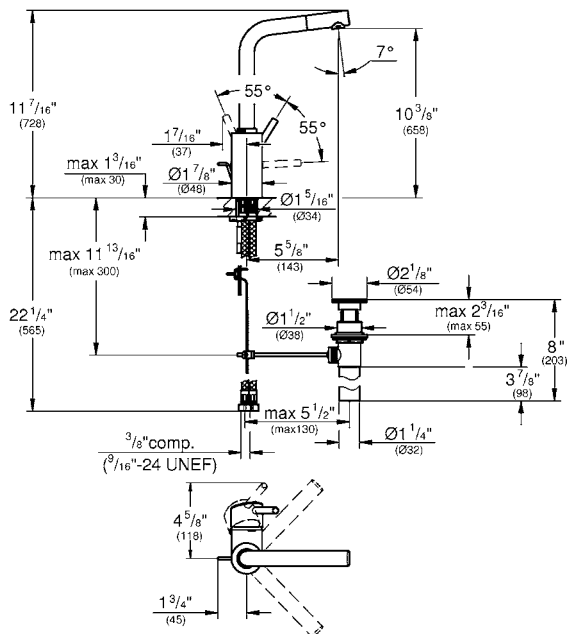

CONCETTO
Single-Handle Bathroom Faucet L-size
MODEL # 23737EN2

Pure Freude
an Wasser

GROHE

Product Description:

CONCETTO

Single-Handle Bathroom Faucet L-size

Standard Specification:

- Single hole installation
- Metal lever handle
- GROHE SilkMove 1.4" (35 mm) ceramic cartridge
- GROHE StarLight chrome finish
- GROHE Zero isolated inner water ways - lead and nickel free
- GROHE QuickFix installation system
- 7" swivel spout reach
- Metal pop-up drain
- Stainless steel flex lines
- Max flow rate: 1.2 gpm (4.56 L/min)
- Optional temperature limiter ref. no. 46 375
- GROHE Limited Lifetime Warranty

Applicable Codes & Standards:

- Energy Policy Act of 1992
- NSF 61
- NSF 372
- ASME A112.18.1/CSA B125.1
- US Federal and State material regulations
- EPA WaterSense®
- ICC/ANSI A117.1

Color:

- 23737EN2 Brushed Nickel