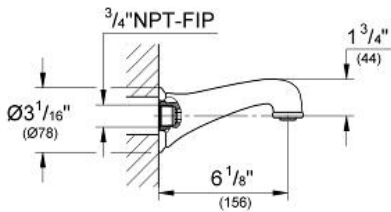

**Product Description:**  
Bath Spout 6"

**Standard Specification:**

- Wall mount
- 3/4" connection thread
- Projection 6 1/8"
- GROHE StarLight® finish

**Applicable Codes & Standards:**

- Energy Policy Act of 1992
- ASME A112.18.1/CSA B125.1