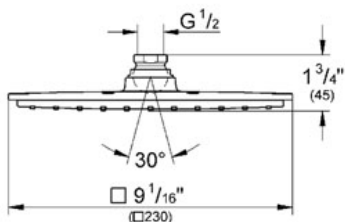

Product Description:

Head shower 1 spray

Standard Specification:

- GROHE StarLight® finish
- GROHE DreamSpray® perfect spray pattern
- GROHE EcoJoy® technology for less water and perfect flow
- SpeedClean anti-lime system
- Suitable for instantaneous heater
- Metal
- Rain spray
- Ball joint with turning angle $\pm 15^\circ$
- 1/2" Connection thread
- Max Flow Rate 2.5 gpm at 80 psi (9.5 L/min)