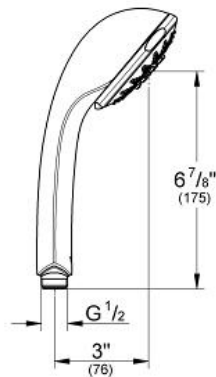

Product Description:
Hand shower 5 sprays

Standard Specification:

- 5 spray patterns: Wide Spray / Needle Jet / Rain / Massage / Champagne
- 1/2" NPT Female Threads
- **GROHE DreamSpray**® perfect spray pattern
- **GROHE StarLight**® finish
- **SpeedClean**® anti-lime system
- **Inner WaterGuide** for a longer life
- Universal mounting system (fits all standard shower hoses)
- Suitable for instantaneous heater
- Max Flow Rate 2.5 gpm at 80 psi (9.5 L/min)

Applicable Codes & Standards:

- Energy Policy Act of 1992
- NSF 61
- ASME A112.18.1/CSA B125.1

Color:

- 28897 000 chrome
- 28897 EN0 brushed nickel
- 28897 ZB0 oil rubbed bronze