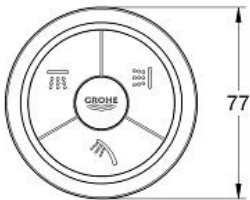

Remote control

MODEL # 48113000

Pure Freude
an Wasser

GROHE

Product Description:

Remote control

Standard Specification:

Color: