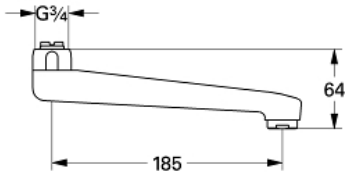

Cast swivel spout

MODEL # 13430000

Pure Freude
an Wasser

GROHE