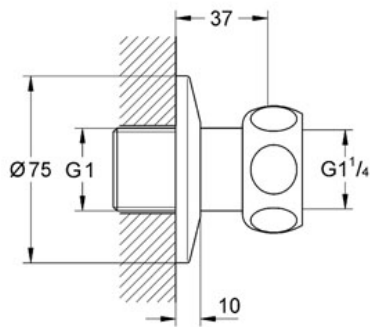

Product Description:

Straight union

Standard Specification:

- GROHE StarLight® finish
- 1 1/4" x 1" male threaded nut
- Screw escutcheon
- For Grohtherm XL 1" (35 085/35 086)

Applicable Codes & Standards:

- Energy Policy Act of 1992
- ASME A112.18.1/CSA B125.1

Color:

- 12417 000 chrome