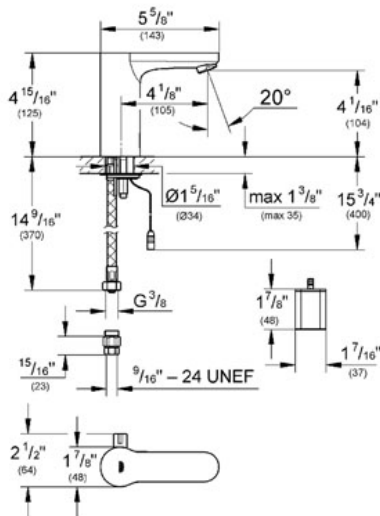

GROHE America, Inc | 200 North Gary Avenue, Suite G, Roselle, IL 60172
Phone: +1 (800) 444-7643 | Fax: +1 (800) 225-2778 | us-customerservice@grohe.com