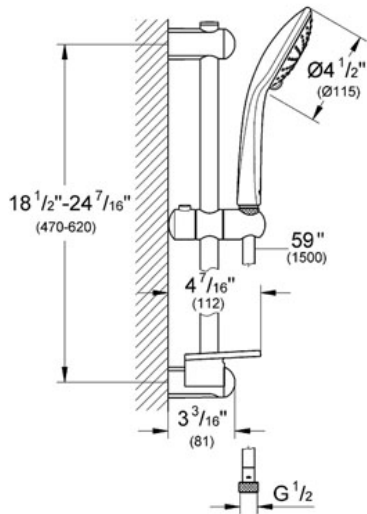

# EUPHORIA 110 DUO Shower rail set 2 sprays

MODEL # 27242

Pure Freude an Wasser

**GROHE**

GROHE America, Inc | 200 North Gary Avenue, Suite G, Roselle, IL 60172  
Phone: +1 (800) 444-7643 | Fax: +1 (800) 225-2778 | us-customerservice@grohe.com

## Product Description: Shower rail set 2 sprays

### Standard Specification:

- GROHE StarLight® finish
- GROHE DreamSpray® perfect spray pattern
- GROHE SprayDimmer (flow rate reduction)
- GROHE EasyReach™ tray (27 596 000)
- GROHE EcoJoy® technology for less water and perfect flow
- SpeedClean anti-lime system
- Inner WaterGuide for a longer life

Consisting of:

- Duo hand shower (27 238 000)
- 24" shower bar (27 499 000)
- 59" Silverflex shower hose (28 364)
- Twistfree to prevent hose from twisting
- Max Flow Rate 2.5 gpm at 80 psi (9.5 L/min)