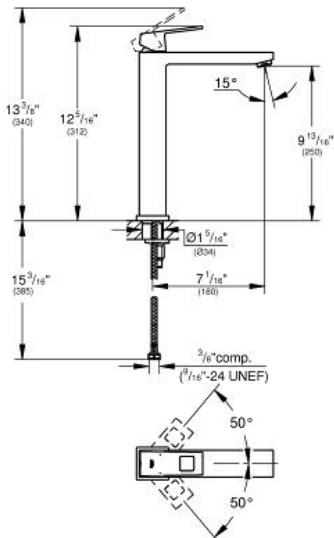

# EUROCUBE Single-Hole Single-Handle Vessel Bathroom Faucet XL-Size

MODEL # 23671000

Pure Freude  
an Wasser

#### Single-Hole Single-Handle Vessel Bathroom Faucet XL-Size

### Standard Specification:

- Single hole installation
- **GROHE SilkMove** 1.1" (28 mm) ceramic cartridge
- Metal lever handle
- With temperature limiter
- **GROHE StarLight** chrome finish
- **GROHE EcoJoy**
- Smooth body
- Stainless steel flex lines
- **GROHE QuickFix** installation system