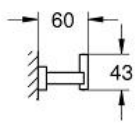

ESSENTIALS CUBE

MODEL # 40758001

Pure Freude
an Wasser

GROHE

Product Description: ESSENTIALS CUBE

Standard Specification:

- Material: Glass/Metal
- Includes soap dish with holder (40 754 001)
- Includes 24" towel rail (40 509 001)
- Includes toilet paper holder (40 507 001)
- Includes robe hook (40 511 001)
- Includes 8" towel ring (40 510 001)
- Concealed fastening
- **GROHE StarLight** chrome finish

Color:

- 40758001 StarLight Chrome