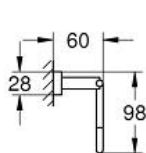

ESSENTIALS CUBE

MODEL # 40758001

Pure Freude
an Wasser

GROHE

Product Description: ESSENTIALS CUBE

Standard Specification:

- Material: Glass/Metal
- Includes soap dish with holder (40 754 001)
- Includes 24" towel rail (40 509 001)
- Includes toilet paper holder (40 507 001)
- Includes robe hook (40 511 001)
- Includes 8" towel ring (40 510 001)
- Concealed fastening
- **GROHE StarLight** chrome finish

Color:

- 40758001 StarLight Chrome