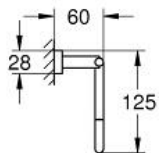

ESSENTIALS CUBE

MODEL # 40758001

Pure Freude
an Wasser

GROHE

Product Description: ESSENTIALS CUBE

Standard Specification:

- Material: Glass/Metal
- Includes soap dish with holder (40 754 001)
- Includes 24" towel rail (40 509 001)
- Includes toilet paper holder (40 507 001)
- Includes robe hook (40 511 001)
- Includes 8" towel ring (40 510 001)
- Concealed fastening
- **GROHE StarLight** chrome finish

Color:

- 40758001 StarLight Chrome