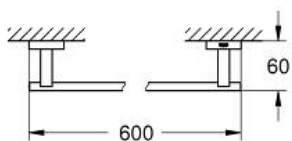

ESSENTIALS CUBE

MODEL # 40758001

Pure Freude
an Wasser

GROHE

Product Description: ESSENTIALS CUBE

Standard Specification:

- Material: Glass/Metal
- Includes soap dish with holder (40 754 001)
- Includes 24" towel rail (40 509 001)
- Includes toilet paper holder (40 507 001)
- Includes robe hook (40 511 001)
- Includes 8" towel ring (40 510 001)
- Concealed fastening
- **GROHE StarLight** chrome finish

Color:

- 40758001 StarLight Chrome