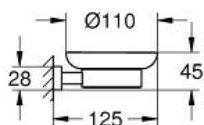

ESSENTIALS CUBE

MODEL # 40758001

Pure Freude
an Wasser

GROHE

Product Description: ESSENTIALS CUBE

Standard Specification:

- Material: Glass/Metal
- Includes soap dish with holder (40 754 001)
- Includes 24" towel rail (40 509 001)
- Includes toilet paper holder (40 507 001)
- Includes robe hook (40 511 001)
- Includes 8" towel ring (40 510 001)
- Concealed fastening
- **GROHE StarLight** chrome finish

Color:

- 40758001 StarLight Chrome