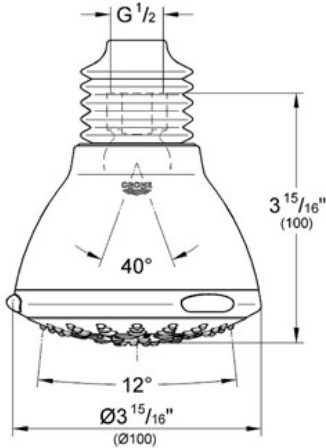

RELEXA 100 FIVE Head Shower 5 sprays

MODEL # 27068

Pure Freude an Wasser

GROHE

GROHE America, Inc | 200 North Gary Avenue, Suite G, Roselle, IL 60172
Phone: +1 (800) 444-7643 | Fax: +1 (800) 225-2778 | us-customerservice@grohe.com

Product Description: Head Shower 5 sprays

Standard Specification:

- GROHE StarLight® finish
- GROHE DreamSpray® perfect spray pattern
- GROHE CoolTouch®
- SpeedClean anti-lime system
- Inner WaterGuide for a longer life
- 5 spray patterns: Wide Spray / Needle Jet / Rain / Massage / Champagne
- 1/2" NPT Female Threads
- Ball-joint
- Max Flow Rate 2.5 gpm at 80 psi (9.5 L/min)

Applicable Codes & Standards:

- Energy Policy Act of 1992
- ASME A112.18.1/CSA B125.1

Color:

- 27068 000 chrome
- 27068 EN0 Brushed Nickel
- 27068 ZB0 Oil Rubbed Bronze