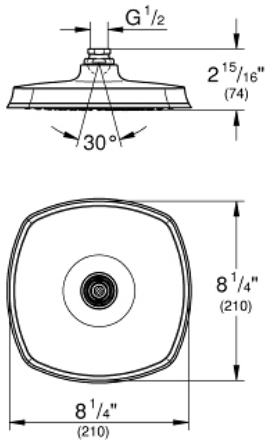

RAINSHOWER GRANDERA 210 Head Shower 1 Spray

MODEL # 26473000

Pure Freude an Wasser

GROHE America, Inc | 200 North Gary Avenue, Suite G, Roselle, IL 60172
Phone: +1 (800) 444-7643 | Fax: +1 (800) 225-2778 | us-customerservice@grohe.com

Product Description: Head Shower 1 Spray

Standard Specification:

- Rain spray pattern (1 spray-rain)
- Metal
- **GROHE EcoJoy** 1.8 gpm (6.6 l/min) flow limiter
- **GROHE DreamSpray** perfect spray pattern
- **GROHE StarLight** chrome finish
- **SpeedClean**[®] anti-lime system
- Suitable for instantaneous heater
- Min. recommended pressure: 15 psi