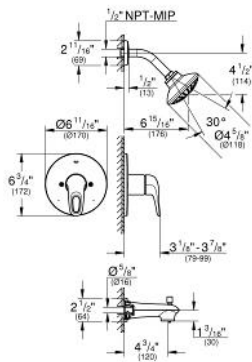

EUROSTYLE

Pressure balance valve shower / bath combination

MODEL # 35062

Pure Freude an Wasser

GROHE

GROHE America, Inc | 200 North Gary Avenue, Suite G, Roselle, IL 60172
Phone: +1 (800) 444-7643 | Fax: +1 (800) 225-2778 | us-customerservice@grohe.com

Product Description:

Pressure balance valve shower / bath combination

Standard Specification:

Consisting of:

Pressure Balance Valve (19 989)

- Without concealed body

- Final installation set for:

GrohSafe® Universal Pressure Rough-In Valve (35 015 000)

- Shower head: Euphoria 110 Mono, 1 spray, 2.0 gpm (27 810)

- Shower arm

- Diverter tub spout (13 379)

- **GROHE StarLight®** finish

Color:

☐ 35062 003 chrome

☐ 35062 EN3 brushed nickel