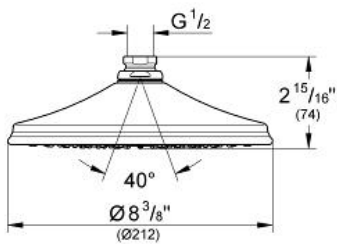

RAINSHOWER RUSTIC 210

MODEL # 26474BE0

GROHE CANADA, INC. | 5900 Avebury Road, Mississauga, Ontario, Canada L5R 3M3
Phone: 905-271-2929 | Fax: 905-271-9494 | info@grohe.ca

Pure Freude
an Wasser

GROHE

Product Description:

Standard Specification:

- Normal (wide) spray **starting at 0.5 bar** flow pressure
- Ø 210 mm
- Brass
- Ball joint with turning angle $20^\circ \pm 20^\circ$
- Connection thread 1/2"
- **GROHE EcoJoy** 6.6 l/min flow limiter
- **GROHE StarLight** finish
- **SpeedClean** anti-lime system

Color:

- 26474BE0 sterling / brilliant nickel