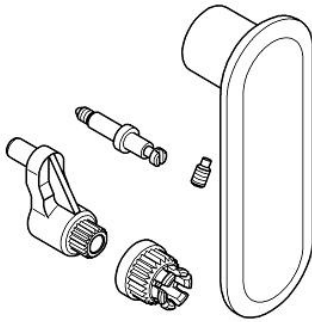

Pressure Balance Valve Lever

MODEL # 47719000

*Pure Freude
an Wasser*

GROHE
WAVE

Product Description:

Pressure Balance Valve Lever

Standard Specification:

Color: