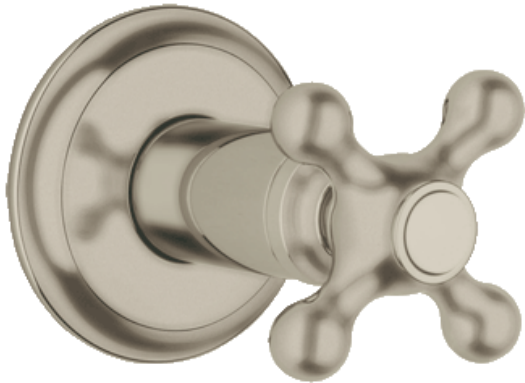

SEABURY  
Concealed Valve Exposed Part  
MODEL # 19827

Pure Freude an Wasser

GROHE America, Inc | 200 North Gary Avenue, Suite G, Roselle, IL 60172  
Phone: +1 (800) 444-7643 | Fax: +1 (800) 225-2778 | us-customerservice@grohe.com

**Product Description:**  
Concealed Valve Exposed Part

**Standard Specification:**

- GROHE StarLight® finish
- With cross handle
- Set for final installation for 29 273 (1/2" NPT) and 29 274 (3/4" NPT)
- Without concealed body
- To replace the standard white caps use 45 952

**Applicable Codes & Standards:**

- Energy Policy Act of 1992
- ASME A112.18.1/CSA B125.1

**Color:**

- 19827 000 chrome
- 19827 BE0 Sterling inf
- 19827 EN0 Brushed Nickel
- 19827 ZB0 Oil Rubbed Bronze