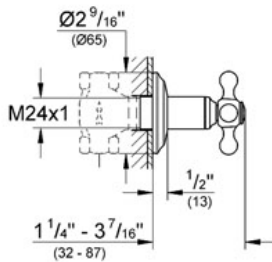

**Product Description:**  
Concealed Valve Exposed Part

**Standard Specification:**

- GROHE StarLight® finish
- With cross handle
- Set for final installation for 29 273 (1/2" NPT) and 29 274 (3/4" NPT)
- Without concealed body
- To replace the standard white caps use 45 952

**Applicable Codes & Standards:**

- Energy Policy Act of 1992
- ASME A112.18.1/CSA B125.1

**Color:**

- 19827 000 chrome
- 19827 BE0 Sterling inf
- 19827 EN0 Brushed Nickel
- 19827 ZB0 Oil Rubbed Bronze