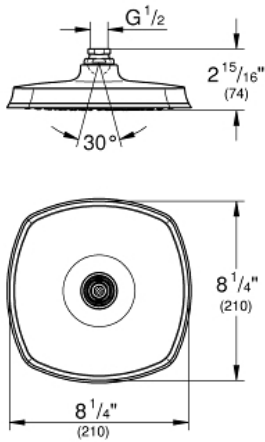

RAINSHOWER GRANDERA 210 Head Shower 1 Spray

MODEL # 26473EN0

Pure Freude an Wasser

GROHE America, Inc | 200 North Gary Avenue, Suite G, Roselle, IL 60172
Phone: +1 (800) 444-7643 | Fax: +1 (800) 225-2778 | us-customerservice@grohe.com

Product Description: Head Shower 1 Spray

Standard Specification:

- Rain spray pattern (1 spray-rain)
- Metal
- **GROHE EcoJoy** 1.8 gpm (6.6 l/min) flow limiter
- **GROHE DreamSpray** perfect spray pattern
- **GROHE StarLight** finish
- **SpeedClean**[®] anti-lime system
- Suitable for instantaneous heater
- Min. recommended pressure: 15 psi