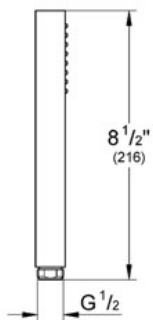

Product Description: Hand Shower

Standard Specification:

- GROHE StarLight® finish
- GROHE DreamSpray® perfect spray pattern
- GROHE EcoJoy® technology for less water and perfect flow
- SpeedClean anti-lime system
- Inner WaterGuide for a longer life
- Suitable for instantaneous heater
- Universal mounting system (fits all standard shower hoses)
- 1 Spray: Normal
- Metal
- Max FLOW Rate 2.5 gpm
- Max Flow Rate 2.5 gpm at 80 psi (9.5 L/min)