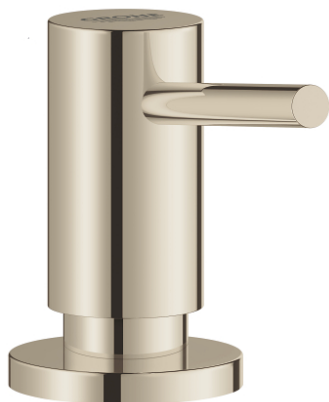

Cosmopolitan Soap Dispenser

MODEL # 40535BE0

Pure Freude
an Wasser

GROHE

Product Description:

Cosmopolitan Soap Dispenser

Standard Specification:

- For liquid soaps
- Storage bin 500 ml
- **GROHE StarLight** finish

Color:

- 40535BE0 Polished nickel