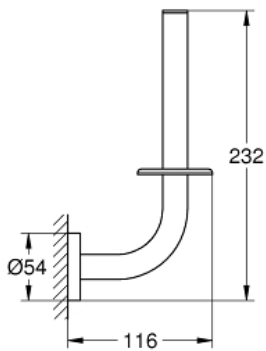

ESSENTIALS
Spare Toilet Paper Holder
MODEL # 40385BE1

Pure Freude
an Wasser

GROHE

Product Description:
ESSENTIALS
Spare Toilet Paper Holder

Standard Specification:

- Material: Metal
- Wall mount
- Concealed fastening
- **GROHE StarLight** finish
- Suitable for screwing (including screws and dowels) or gluing (glue 40 915 000 sold separately)

Color:

- 40385BE1 Polished nickel