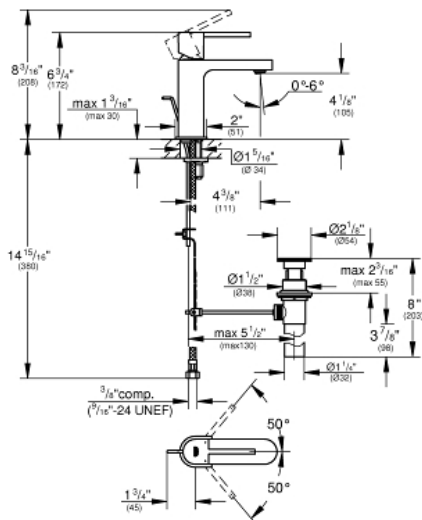

# GROHE PLUS Single-Handle Bathroom Faucet S- Size

MODEL # 33170003

Pure Freude  
an Wasser

#### Standard Specification:

- Single hole installation
- Metal lever handle
- **GROHE SilkMove** 1.1" (28 mm) ceramic cartridge
- With temperature limiter
- **GROHE StarLight** chrome finish
- **GROHE EcoJoy**
- **GROHE AquaGuide** adjustable flow control
- **GROHE QuickFix** installation system
- Includes waste-set drain assembly
- Stainless steel flex lines
- Max flow rate: 1.2 gpm (4.56 L/min)