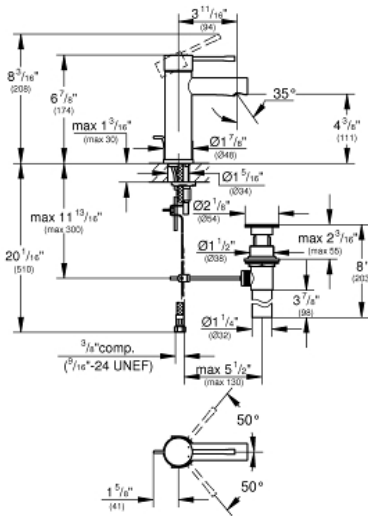

ESSENCE
Single-Handle Bathroom Faucet S-Size

MODEL # 32216A0A

Pure Freude
an Wasser

Product Description:

ESSENCE

Single-Handle Bathroom Faucet S-Size

Standard Specification:

- Single hole installation
- **GROHE SilkMove** 1.1" (28 mm) ceramic cartridge
- With temperature limiter
- **GROHE StarLight** finish
- **GROHE EcoJoy** Mousseur 1.2 gpm
- 1 1/4" pop-up waste set
- Stainless steel flex lines

Color:

- 32216A0A Hard graphite