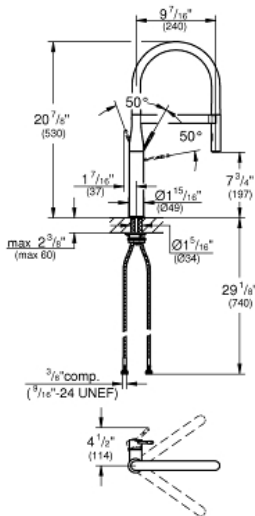

# ESSENCE PROFESSIONAL Single-Handle Kitchen Faucet

MODEL # 30295BE0

Pure Freude  
an Wasser

**GROHE**

### Standard Specification:

- Single hole installation
- **GROHE StarLight** finish
- **GROHE SilkMove** 1.1" (28 mm) ceramic cartridge
- Flow strainer
- With integrated temperature limiter
- Professional spray
- With flexible, hygienic GROHFlexx kitchen Santoprene hose
- Diverter: laminar spray/SpeedClean shower jet
- Automatic return to laminar spray
- Metal spray
- **GROHE EasyDock M** integrated magnet for seamless docking of the spray head
- Swivel spout
- Swivel area 360°
- Check valve included to prevent backflow
- Stainless steel flex lines
- Quick installation system
- Max Flow Rate 1.75 gpm