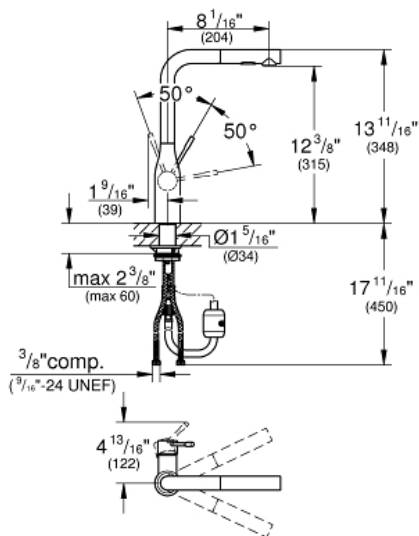

ESSENCE  
Single-Handle Kitchen Faucet  
MODEL # 30271BE0

Pure Freude  
an Wasser

GROHE

**Product Description:**  
**ESSENCE**  
**Single-Handle Kitchen Faucet**

**Standard Specification:**

- High spout
- Single hole installation
- **GROHE StarLight** finish
- **GROHE SilkMove 1.1"** (28 mm) ceramic cartridge
- **Pull-out Dual Spray Control** - switches back and forth between regular flow and spray
- Diverter: laminar spray/SpeedClean shower jet
- Automatic return to laminar spray
- Swivel Spout
- Swivel area 360°
- Integrated non-return valve
- Check valve included to prevent backflow
- Stainless steel flex lines
- Quick installation system
- Min. recommended pressure: 15 psi (1.0 bar)
- 1.75 gpm