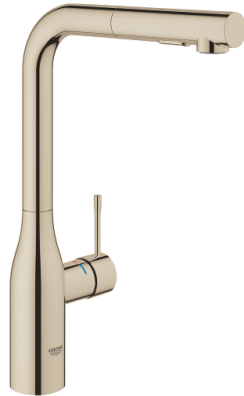

ESSENCE  
Single-Handle Kitchen Faucet  
MODEL # 30271BE0

Pure Freude  
an Wasser

GROHE

**Product Description:**  
**ESSENCE**  
**Single-Handle Kitchen Faucet**

**Standard Specification:**

- High spout
- Single hole installation
- **GROHE StarLight** finish
- **GROHE SilkMove 1.1"** (28 mm) ceramic cartridge
- **Pull-out Dual Spray Control** - switches back and forth between regular flow and spray
- Diverter: laminar spray/SpeedClean shower jet
- Automatic return to laminar spray
- Swivel Spout
- Swivel area 360°
- Integrated non-return valve
- Check valve included to prevent backflow
- Stainless steel flex lines
- Quick installation system
- Min. recommended pressure: 15 psi (1.0 bar)
- 1.75 gpm

**Color:**

- 30271BE0 Polished nickel