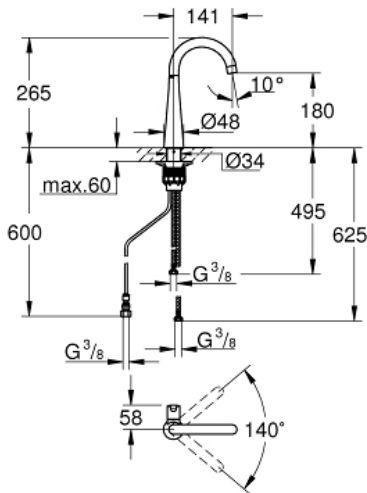

LADYLUX
Pillar Tap with Filter Function
MODEL # 30026002

Pure Freude
an Wasser

GROHE

Product Description:
LADYLUX
Pillar Tap with Filter Function

Standard Specification:

- Single hole installation
- Handle for filtered table water
- Ceramic cartridge
- **GROHE StarLight** chrome finish
- Swivel Spout
- Swivel area 140°
- Stainless steel flex lines
- GROHE QuickFix Plus ultra fast and simple installation - no tools needed
- GROHE Zero isolated inner water ways - lead and nickel free
- Requires GROHE filter set including filter head (40 438 001), sold separately
- 1.75 gpm

Color:

- 30026002 StarLight Chrome