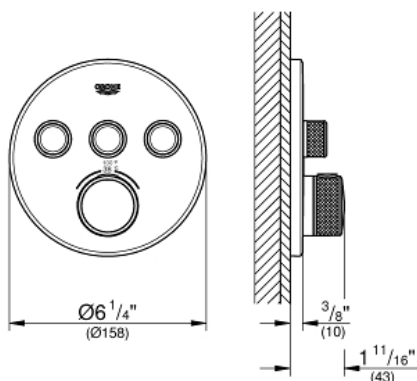

GROHTHERM SMARTCONTROL Triple Function Thermostatic Trim with Control Module

MODEL # 29138BE0

Pure Freude
an Wasser

GROHE

Product Description:

GROHTHERM SMARTCONTROL

Triple Function Thermostatic Trim with Control Module

Standard Specification:

- Required rough-in-set sold separately (GROHE Rapido SmartBox 35 601 000)
- Metal wall escutcheon with **GROHE QuickFix** (covered escutcheon and shaft sealing, covered fixing), 6° angle adjustable
- 3/8" (10 mm) thin profile escutcheon
- **GROHE StarLight** finish
- SmartControl push for ON-OFF, turn for volume adjustment from EcoJoy to Full Flow
- Includes various icons to customize push buttons
- **GROHE TurboStat** Compact cartridge with wax thermoelement
- **GROHE SafeStop** safety button at 100°F/38°C
- Built-in check valve with dirt strainer
- Multiple outlets can be run simultaneously
- Maximum flow performance combined: 9.5gpm (36L/min) @ 43.5 psi (3 bar)
- Optional flow reducer for CALGreen compliance included