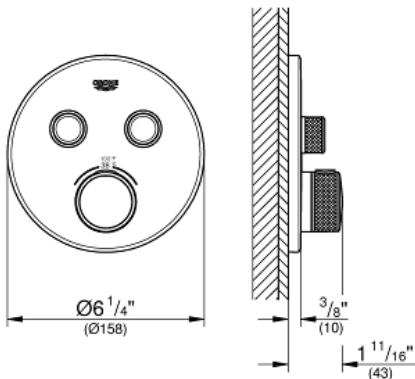

GROHTHERM SMARTCONTROL Dual Function Thermostatic Trim with Control Module

MODEL # 29137BE0

Pure Freude
an Wasser

GROHE

Product Description:

GROHTHERM SMARTCONTROL

Dual Function Thermostatic Trim with Control Module

Standard Specification:

- Required rough-in-set sold separately (GROHE Rapido SmartBox 35 601 000)
- Metal wall escutcheon with **GROHE QuickFix** (covered escutcheon and shaft sealing, covered fixing), 6° angle adjustable
- 3/8" (10 mm) thin profile escutcheon
- **GROHE StarLight** finish
- SmartControl push for ON-OFF, turn for volume adjustment from EcoJoy to Full Flow
- Includes various icons to customize push buttons
- **GROHE TurboStat** Compact cartridge with wax thermoelement
- **GROHE SafeStop** safety button at 100°F/38°C
- Built-in check valve with dirt strainer
- Multiple outlets can be run simultaneously
- Maximum flow performance combined: 7.7gpm (29L/min) @ 43.5 psi (3 bar)
- Optional flow reducer for CALGreen compliance included